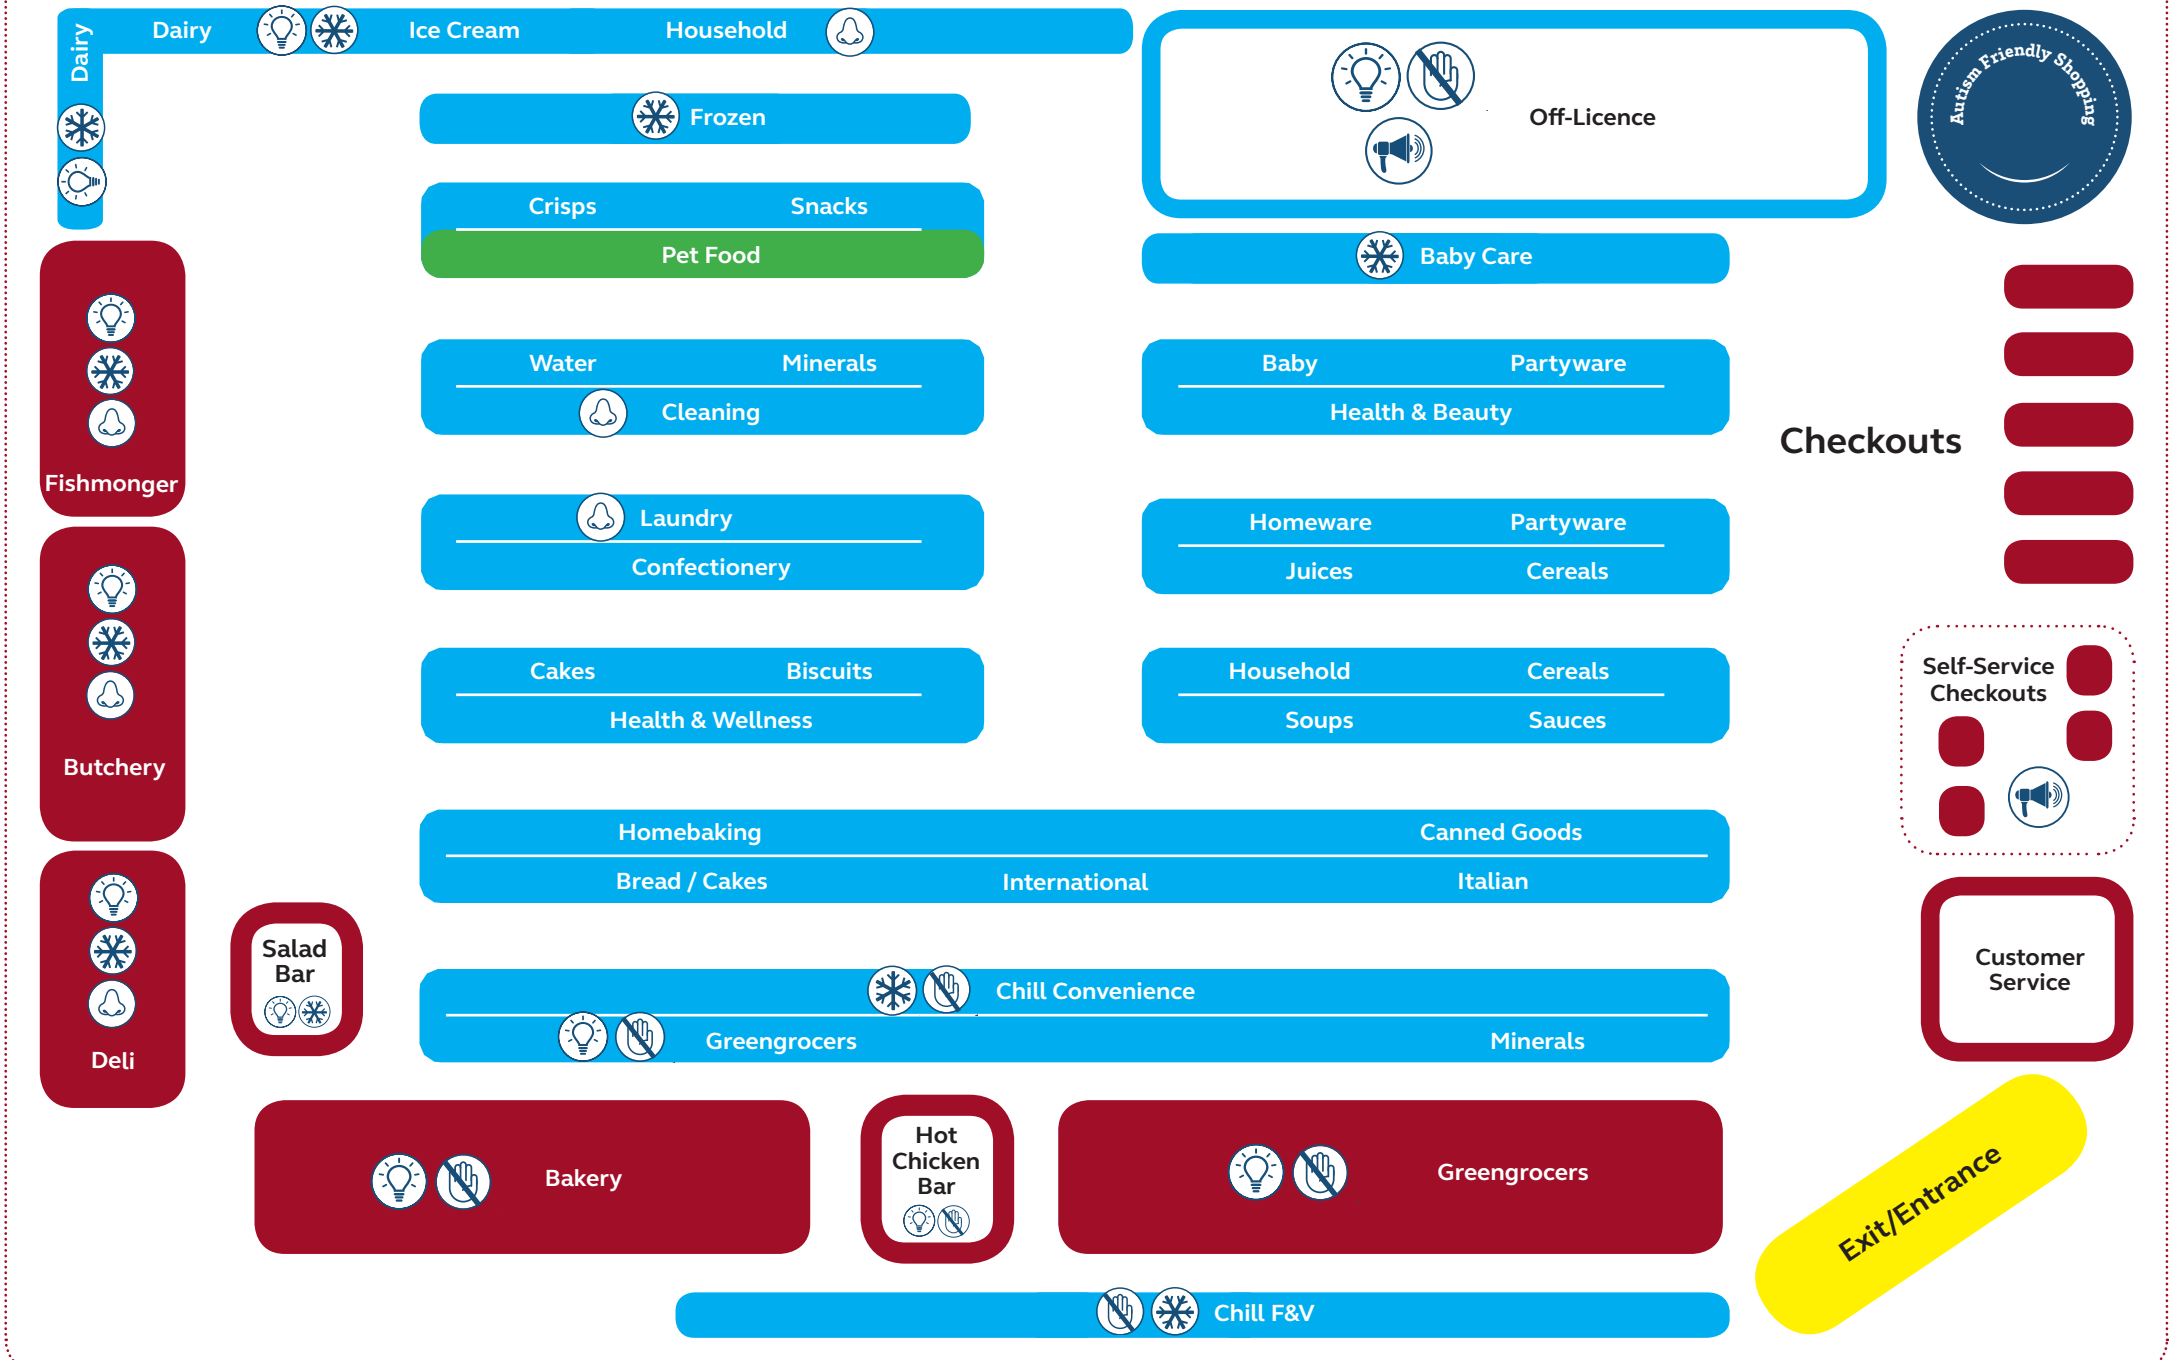

# My Shopping Trip in SuperValu-Kilcock

# Autism Friendly Map

Quiet
High Intensity
Low Intensity
Exits