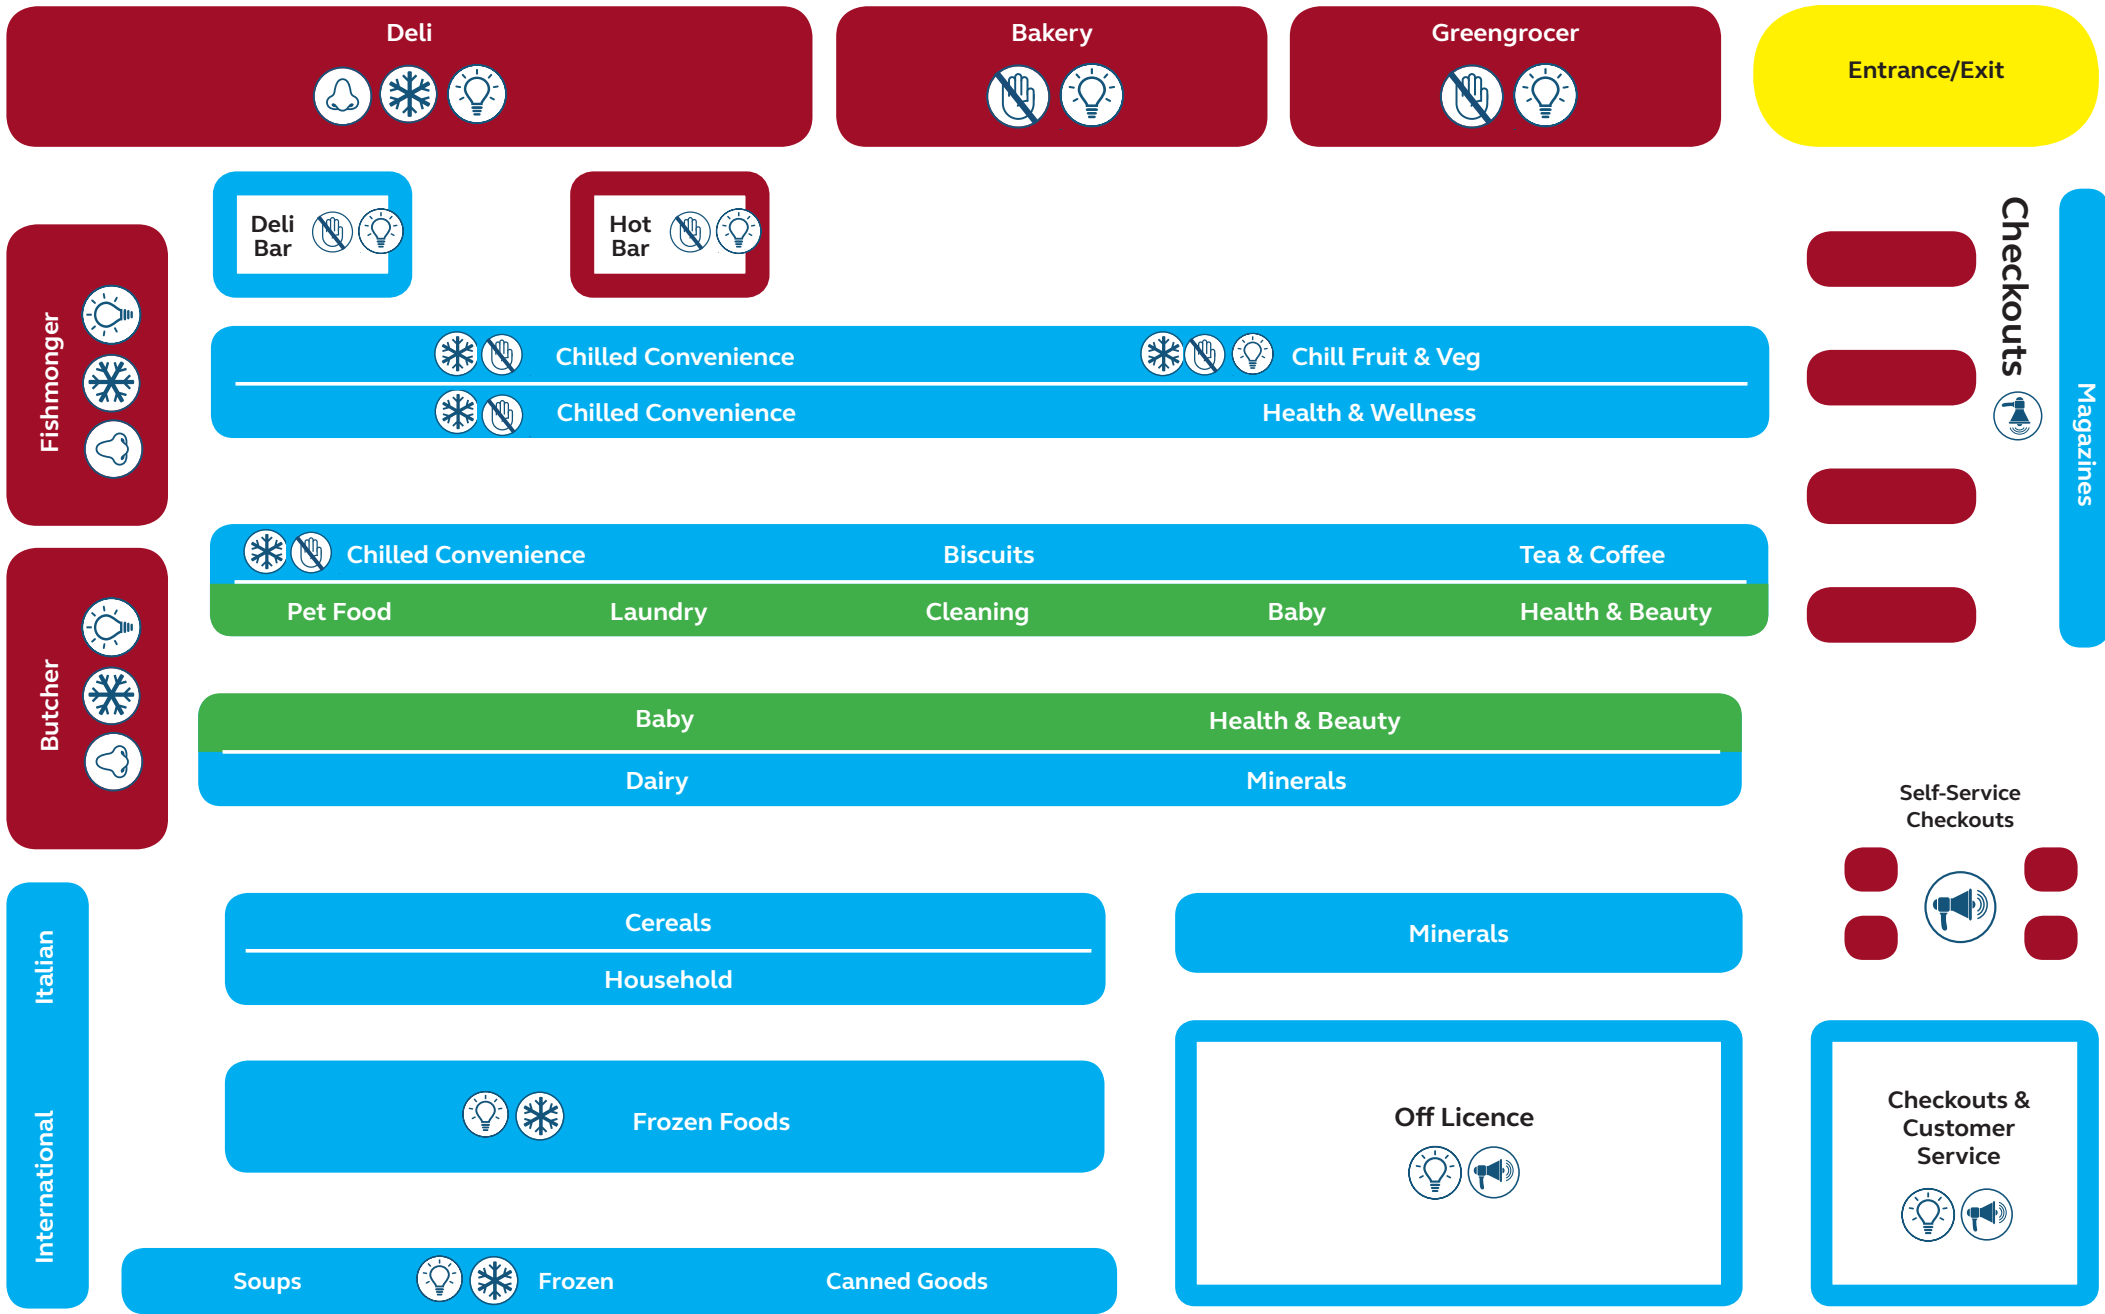

My Shopping Trip in SuperValu-Kanturk

Autism Friendly Map

Quiet
High Intensity
Low Intensity
Exits

Smell
 Touch
 Cold
 Loud
 Lights
 Footprint aids