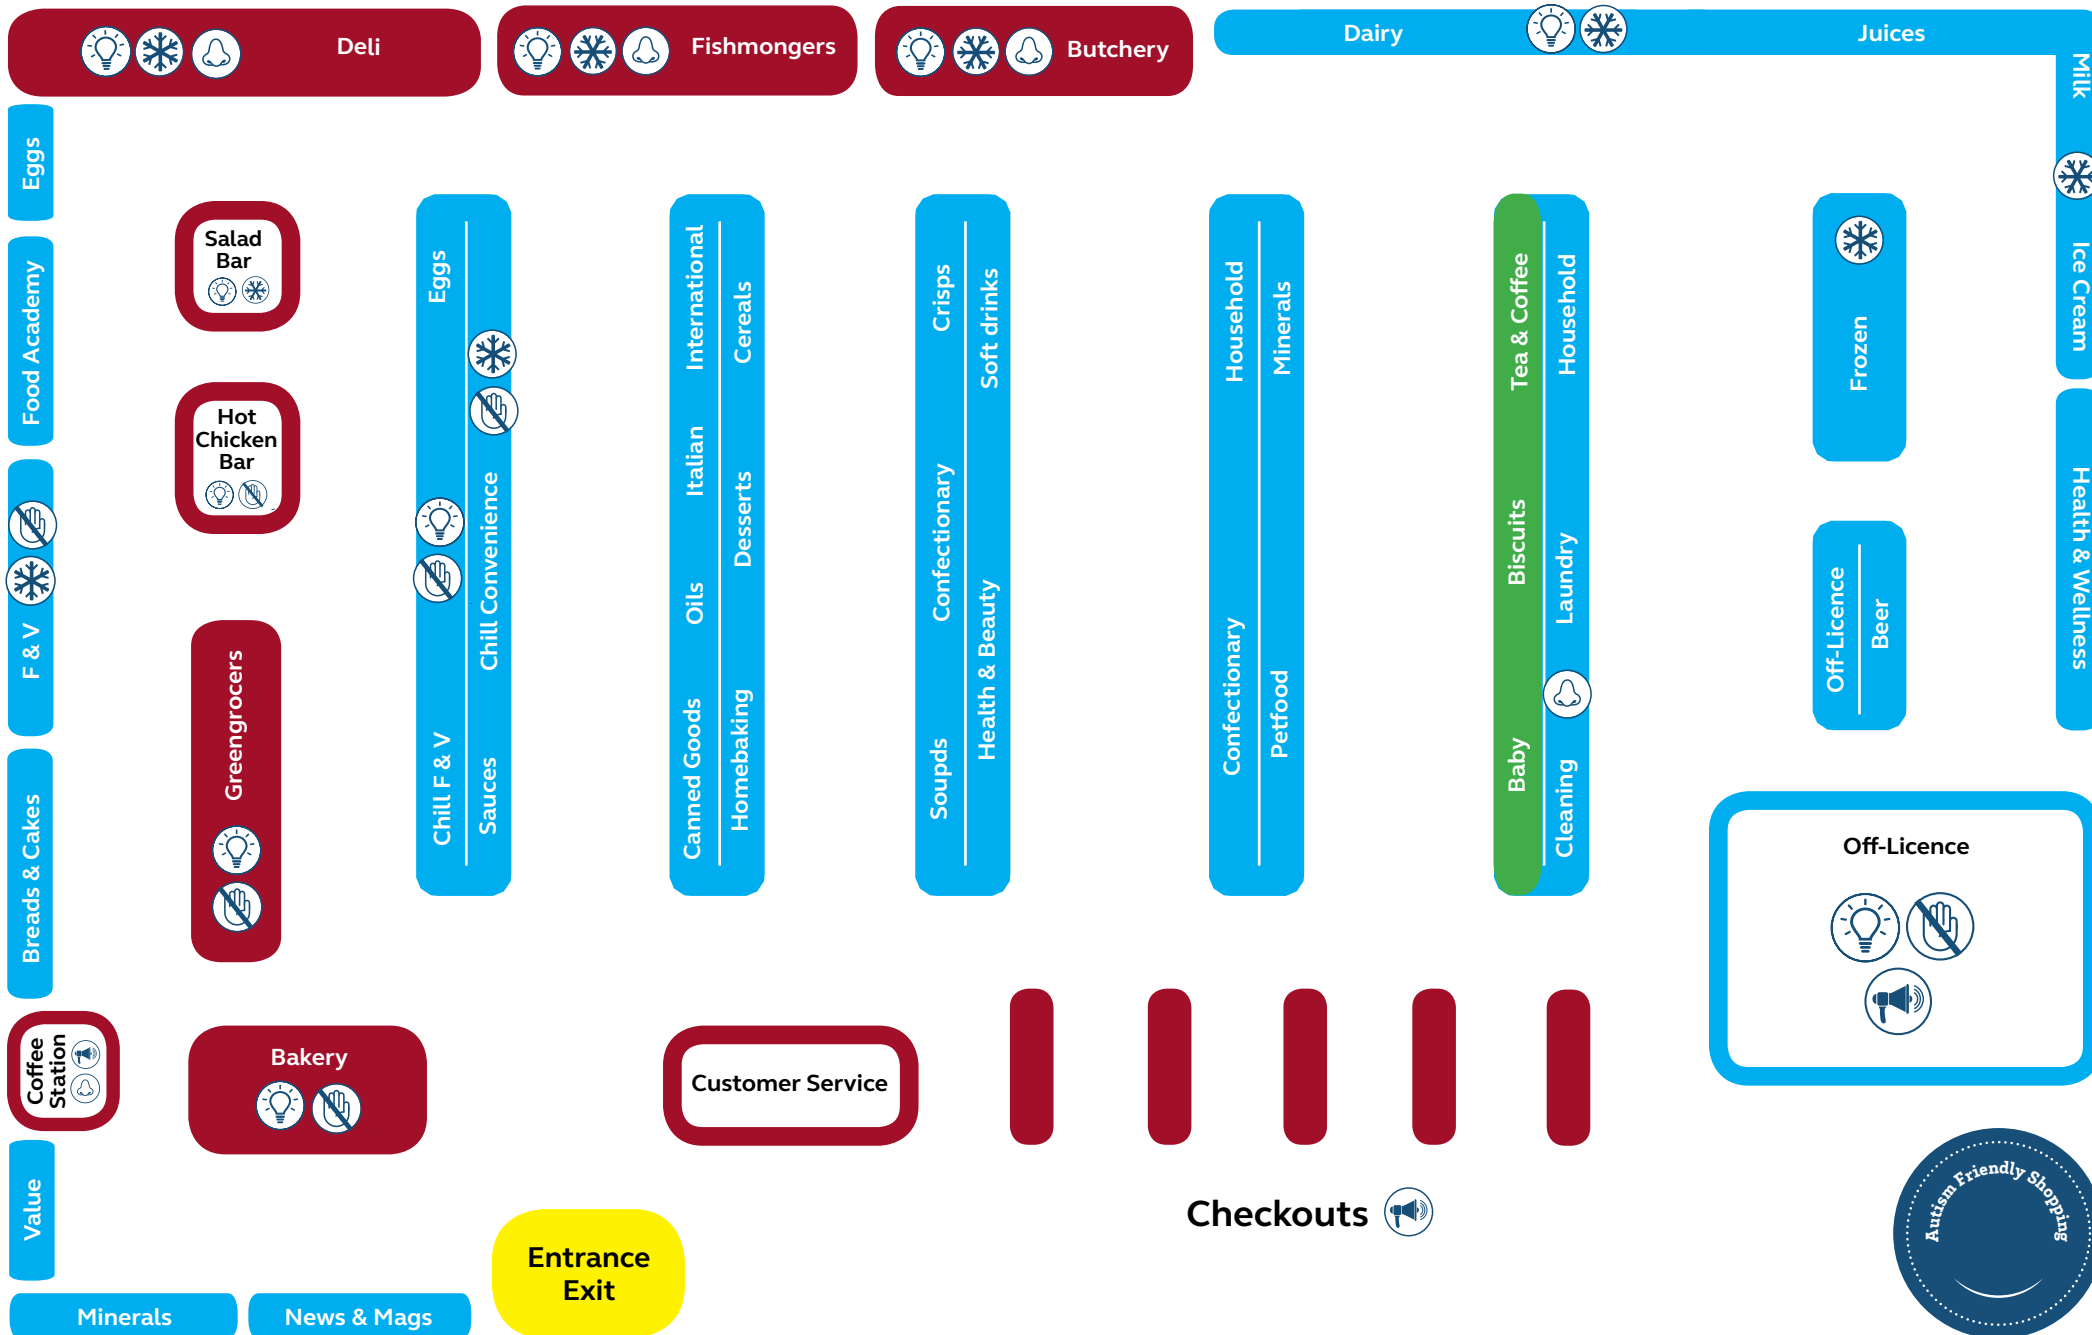

My Shopping Trip in SuperValu-Kilrush

Autism Friendly Map

Quiet

High Intensity

Low Intensity

Exits

Smell Touch Cold Loud Lights Footprint aids