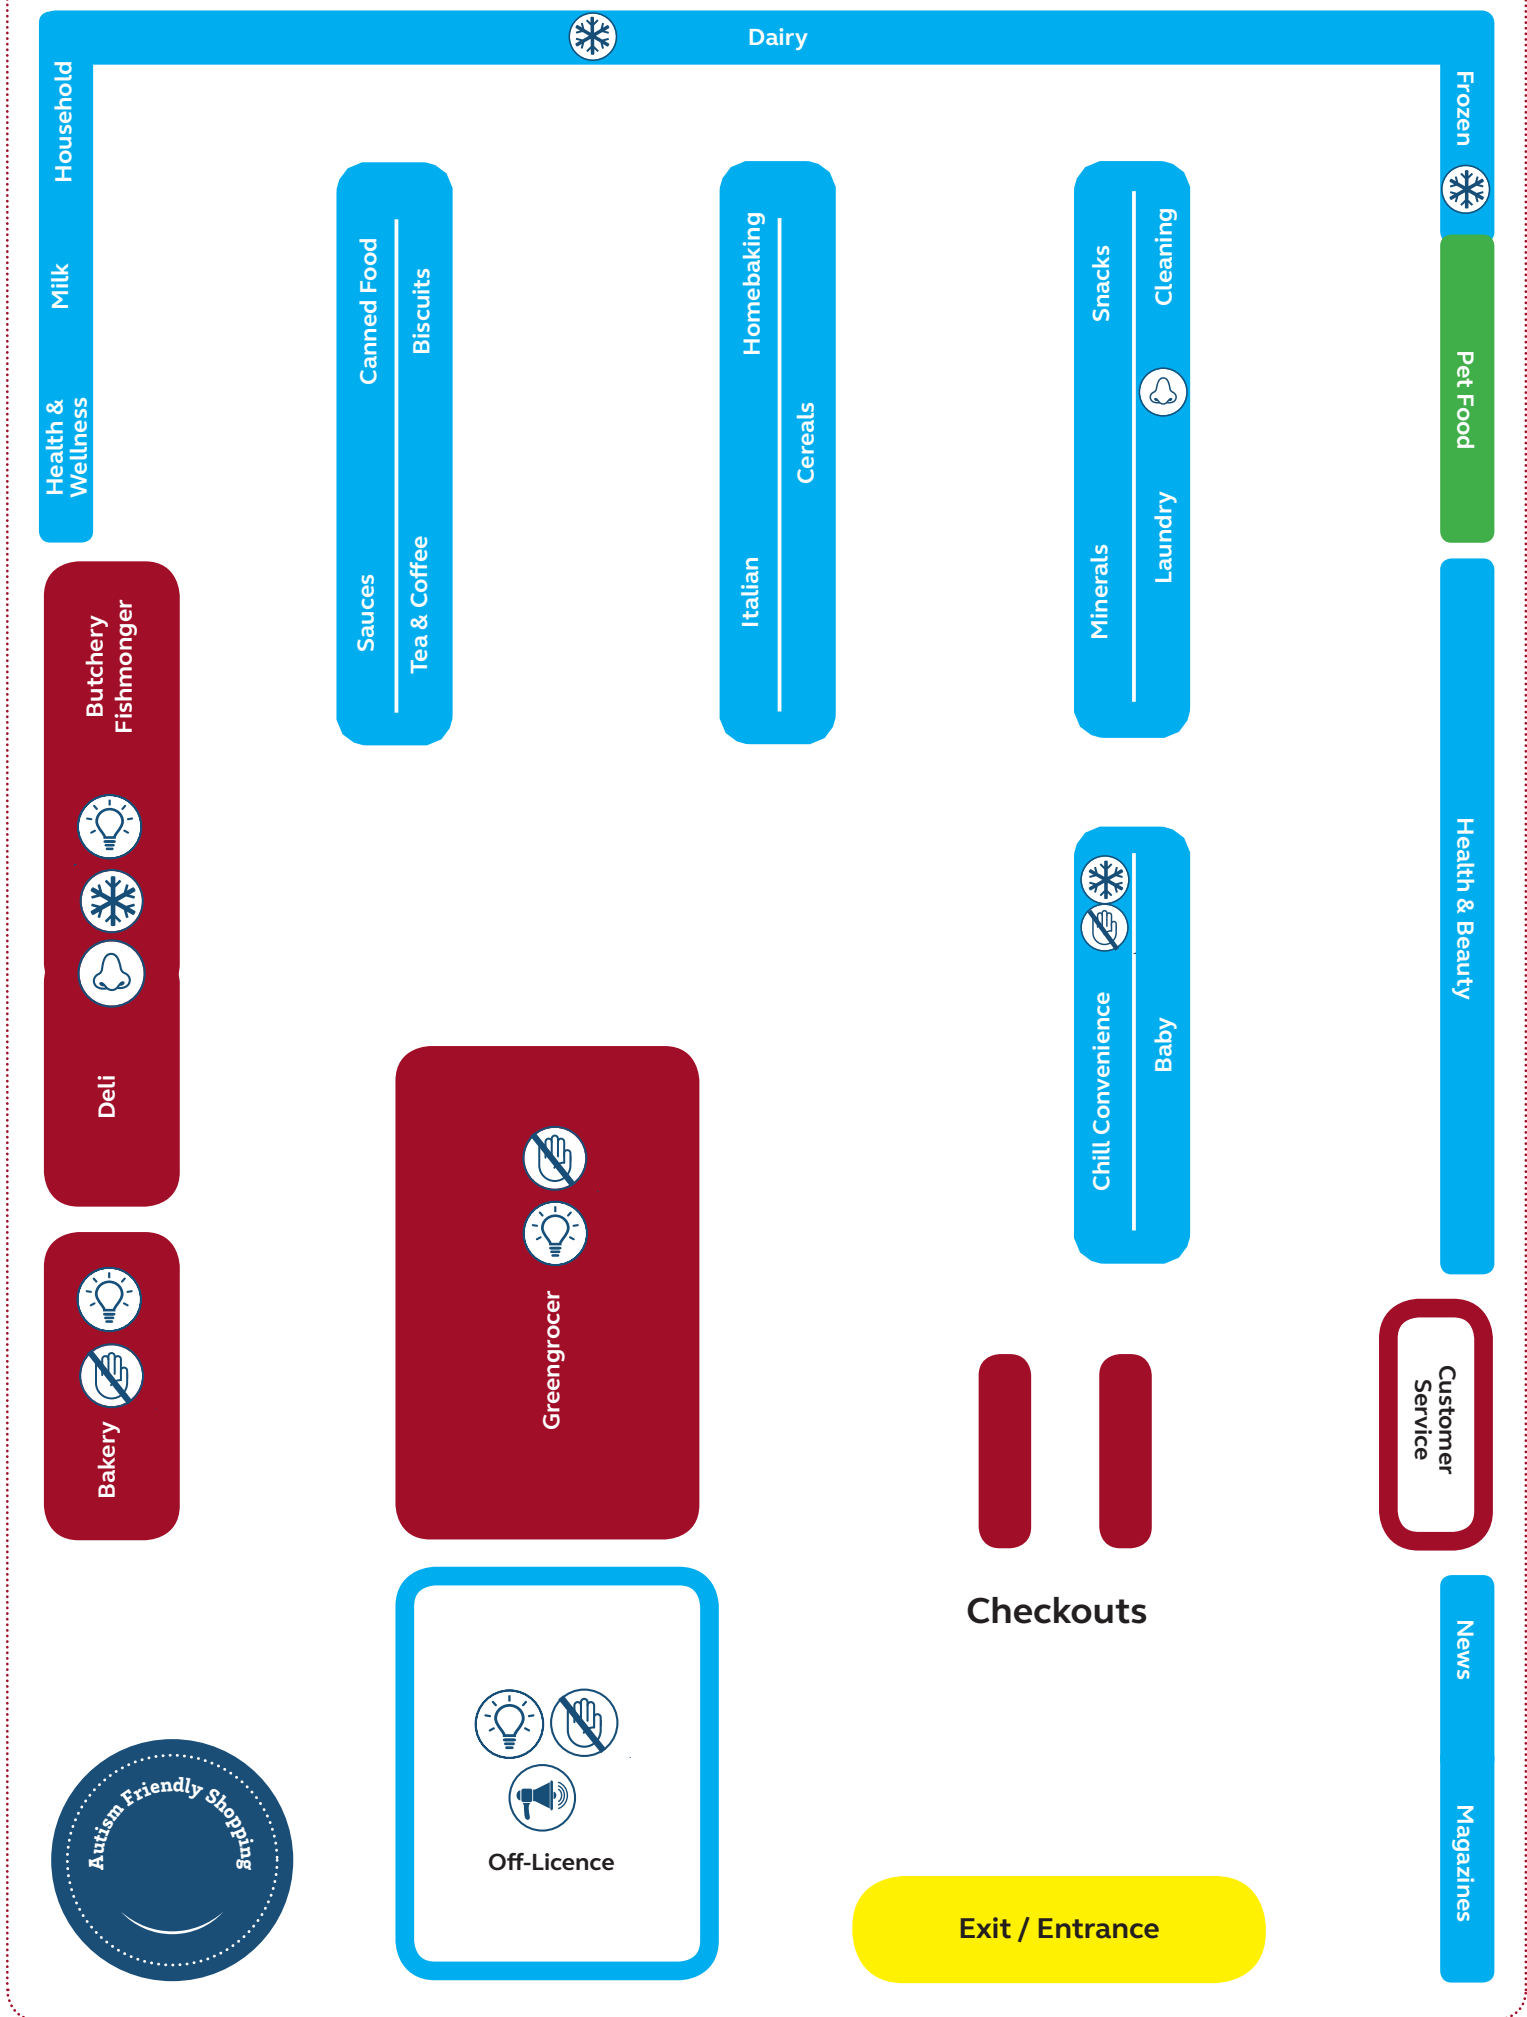

My Shopping Trip in SuperValu-Macrooom Autism Friendly Map

Quiet
High Intensity
Low Intensity
Exits
Smell
Touch
Cold
Loud
Lights
Footprint aids