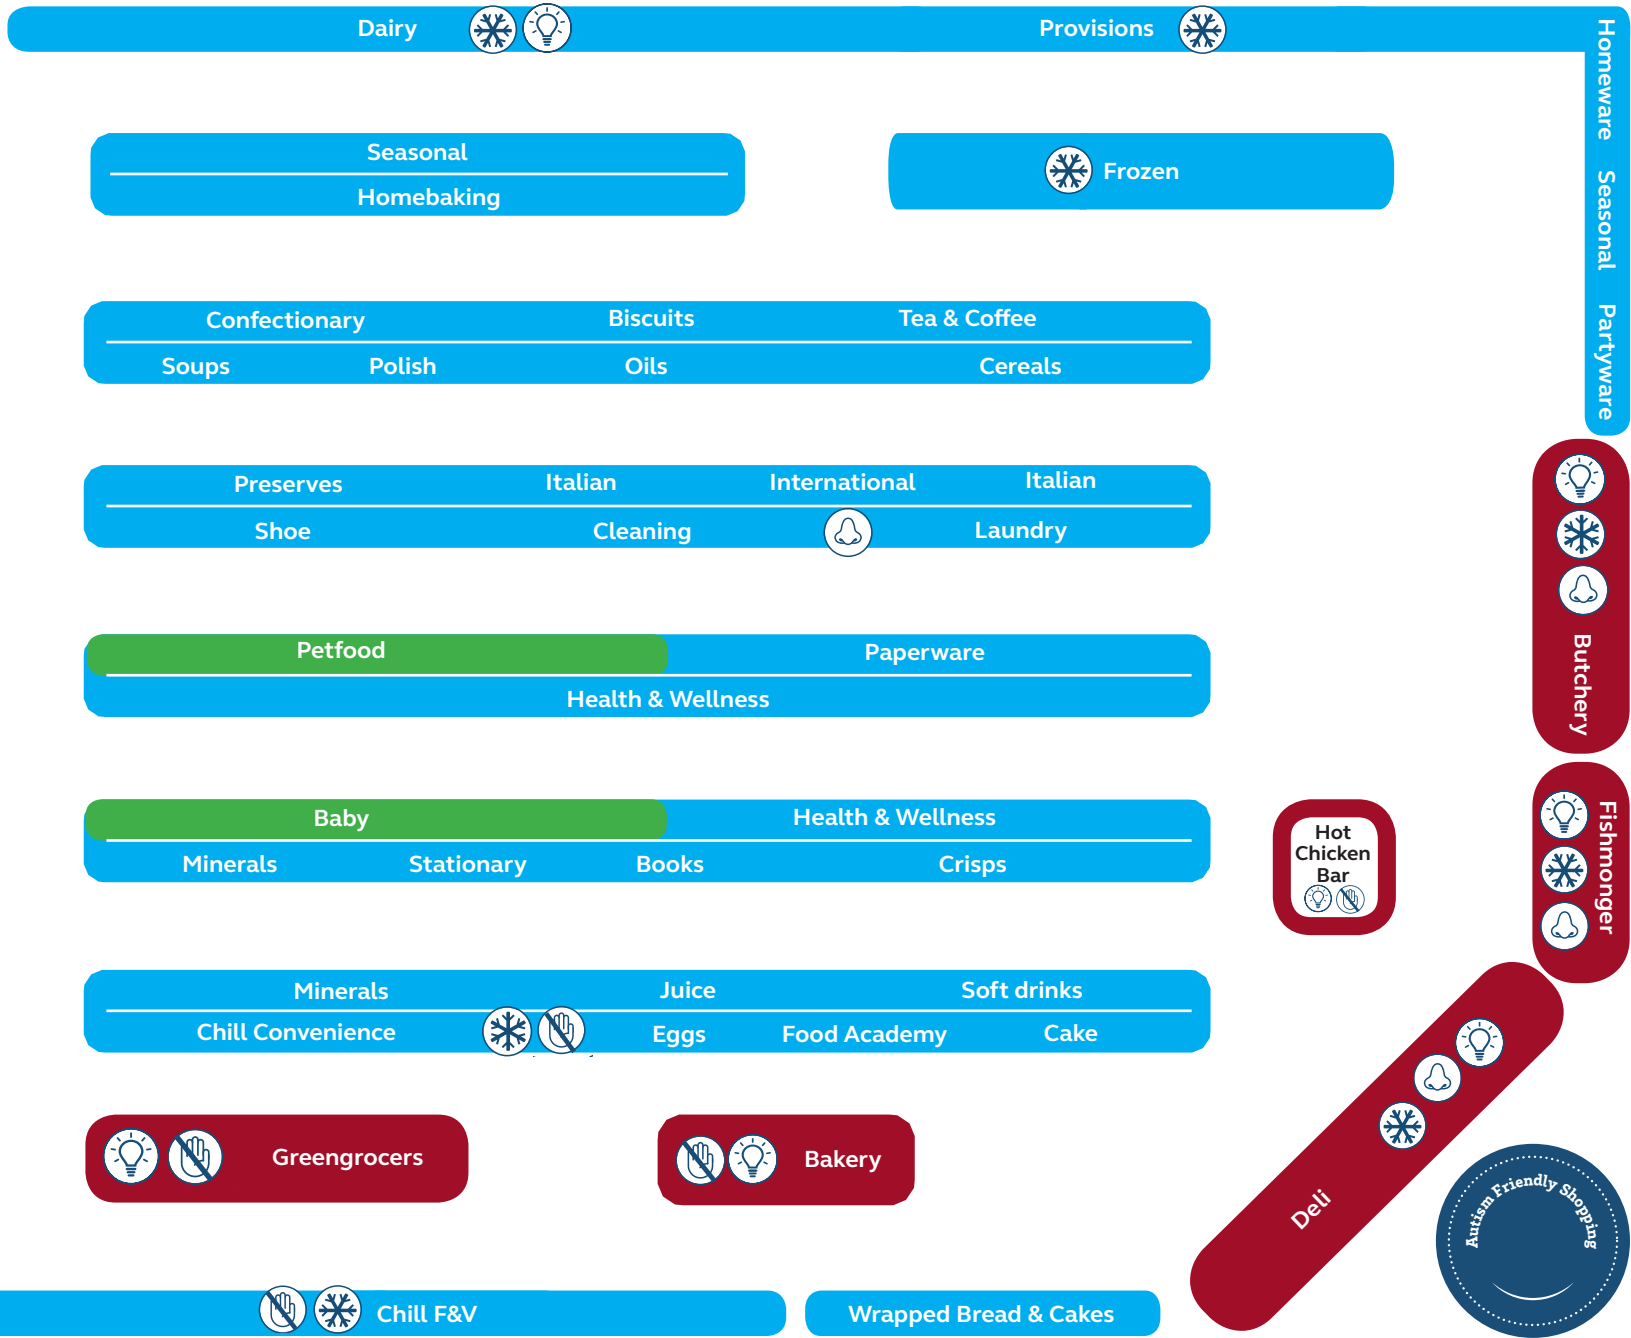

# My Shopping Trip in SuperValu-Navan

# Autism Friendly Map

Off-Licence

Quiet

High Intensity

Low Intensity

Exits

Smell Touch Cold Loud Lights Footprint aids