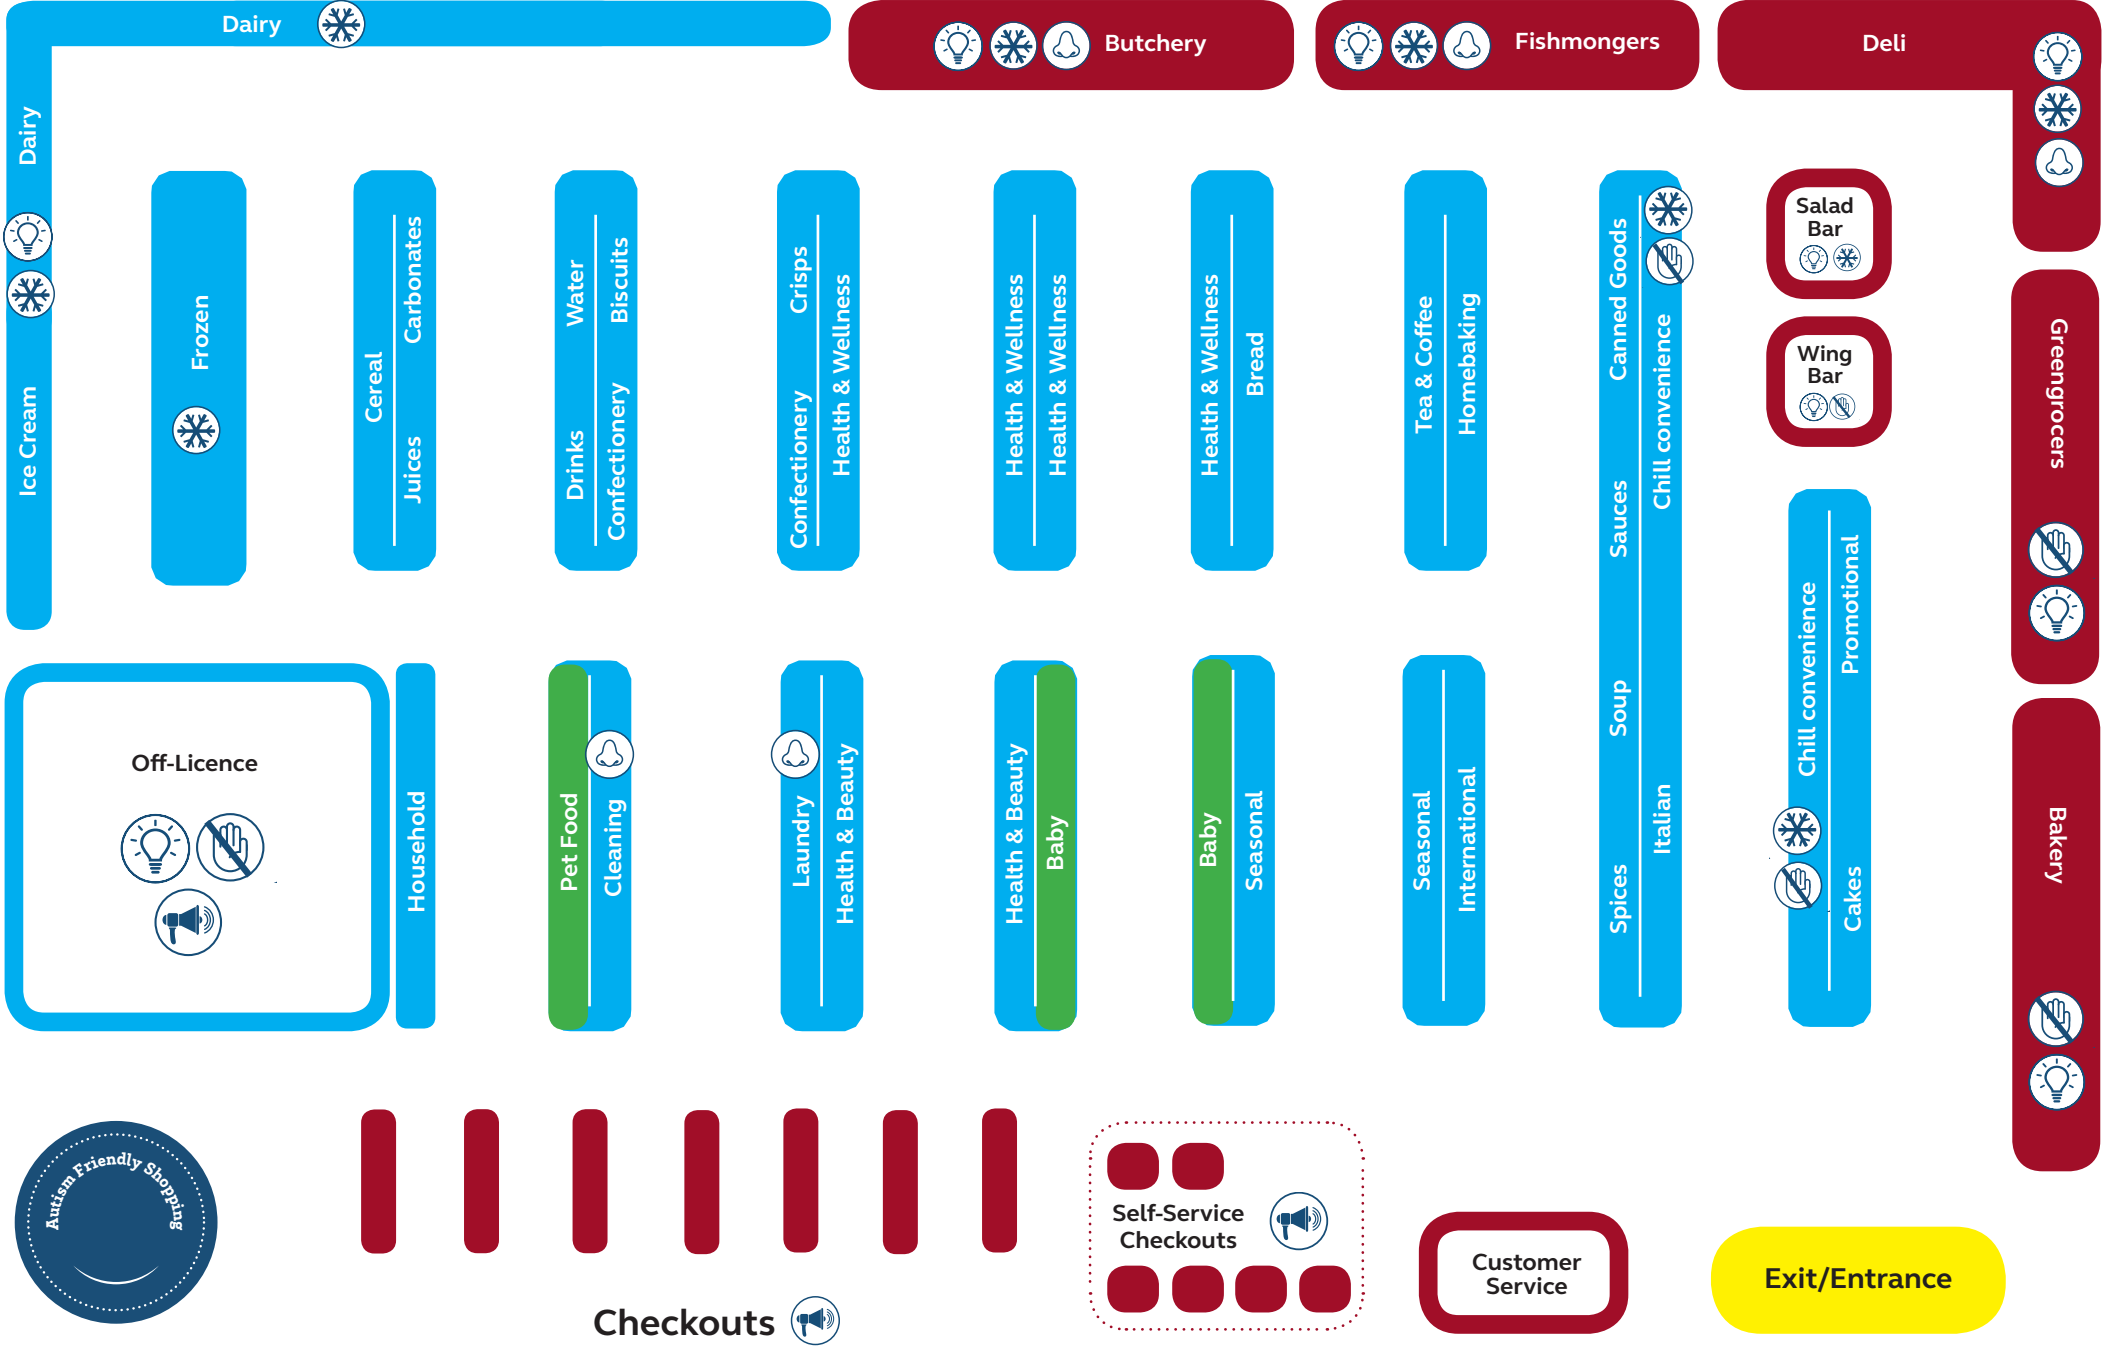

# My Shopping Trip in SuperValu-Waterford

# Autism Friendly Map

Quiet

High Intensity

Low Intensity

Exits

Smell

Touch

Cold

Loud

Lights

Footprint aids