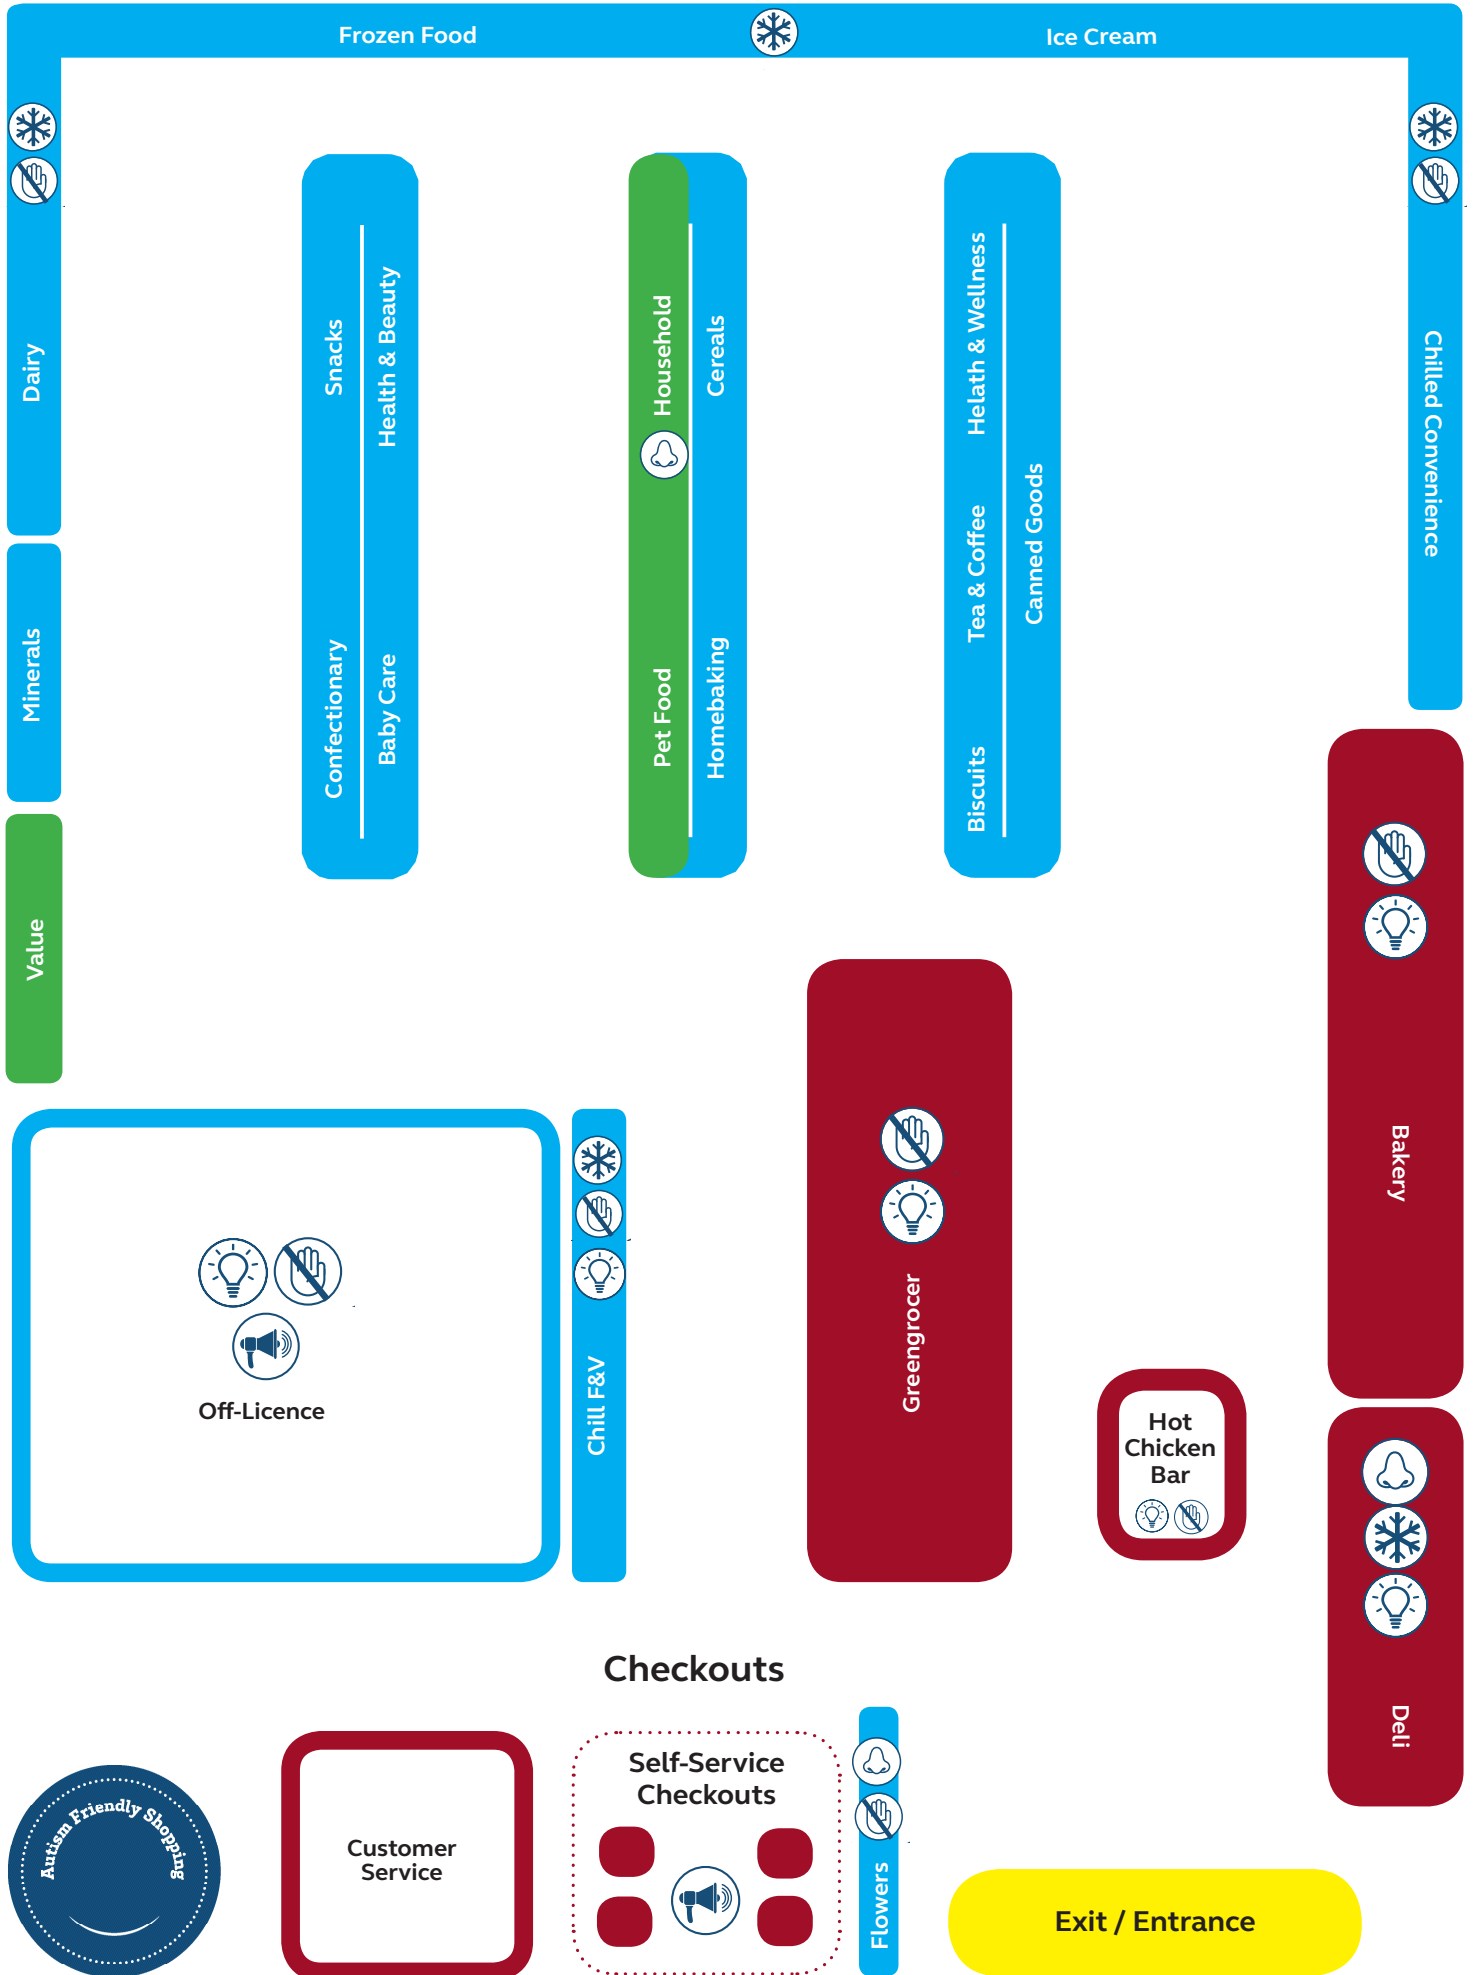

# My Shopping Trip in SuperValu - Tyrrelstown Autism Friendly Map

Quiet

High Intensity

Low Intensity

Exits

Smell

Touch

Cold

Loud

Lights

Footprint aids