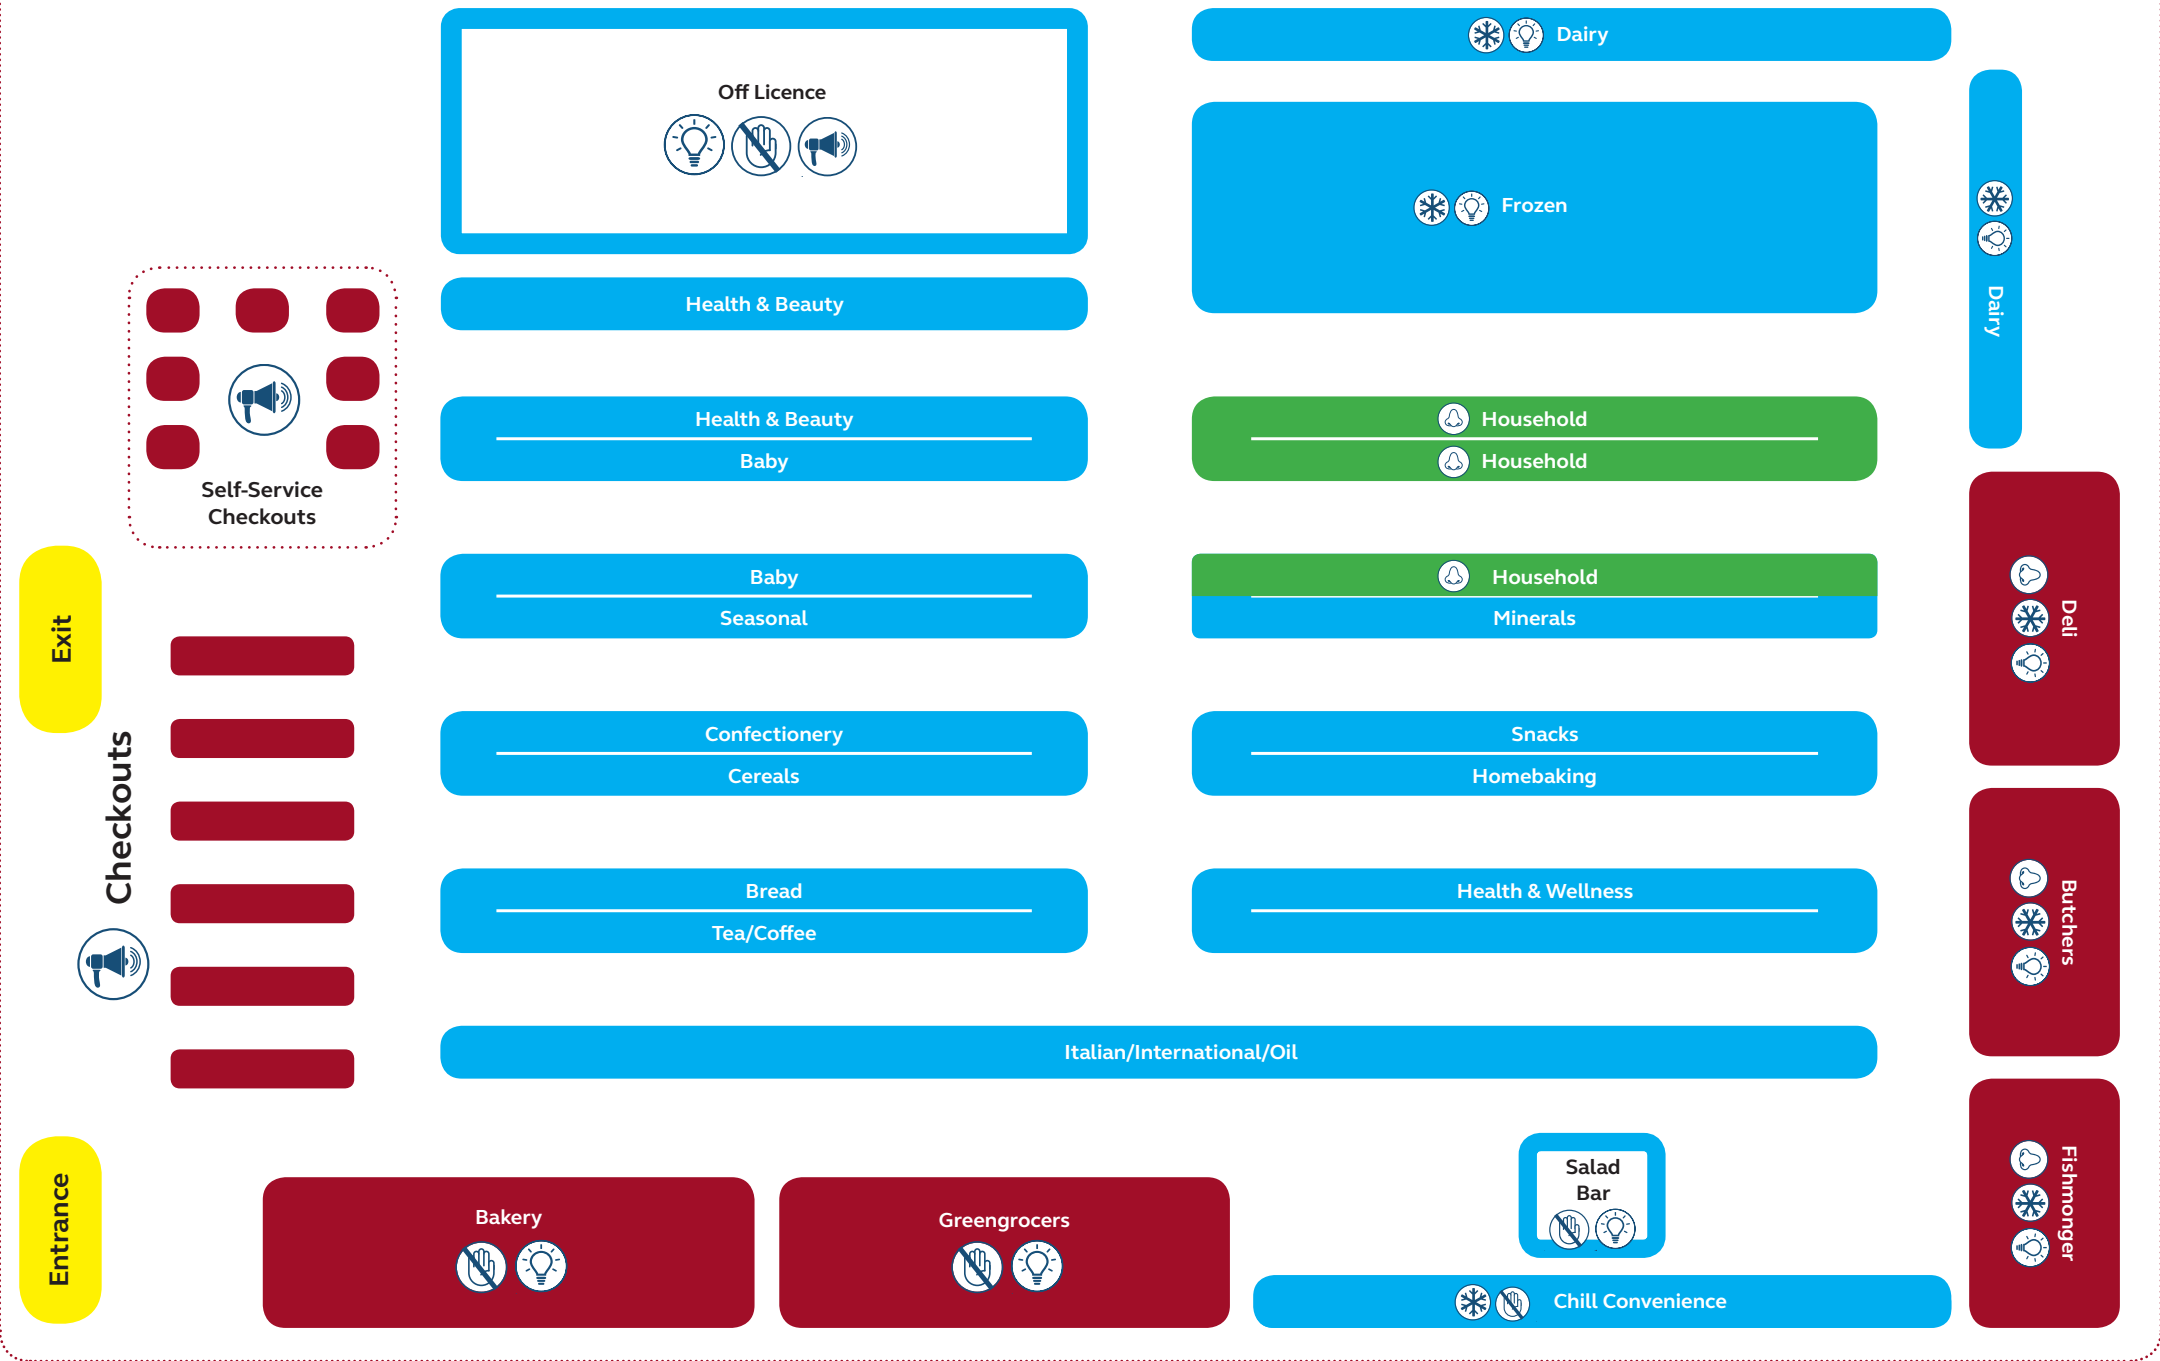

My Shopping Trip in SuperValu-Northside

Sensory Map

Quiet

High Intensity

Low Intensity

Exits

Smell
 Touch
 Cold
 Loud
 Lights
 Footprint Aids