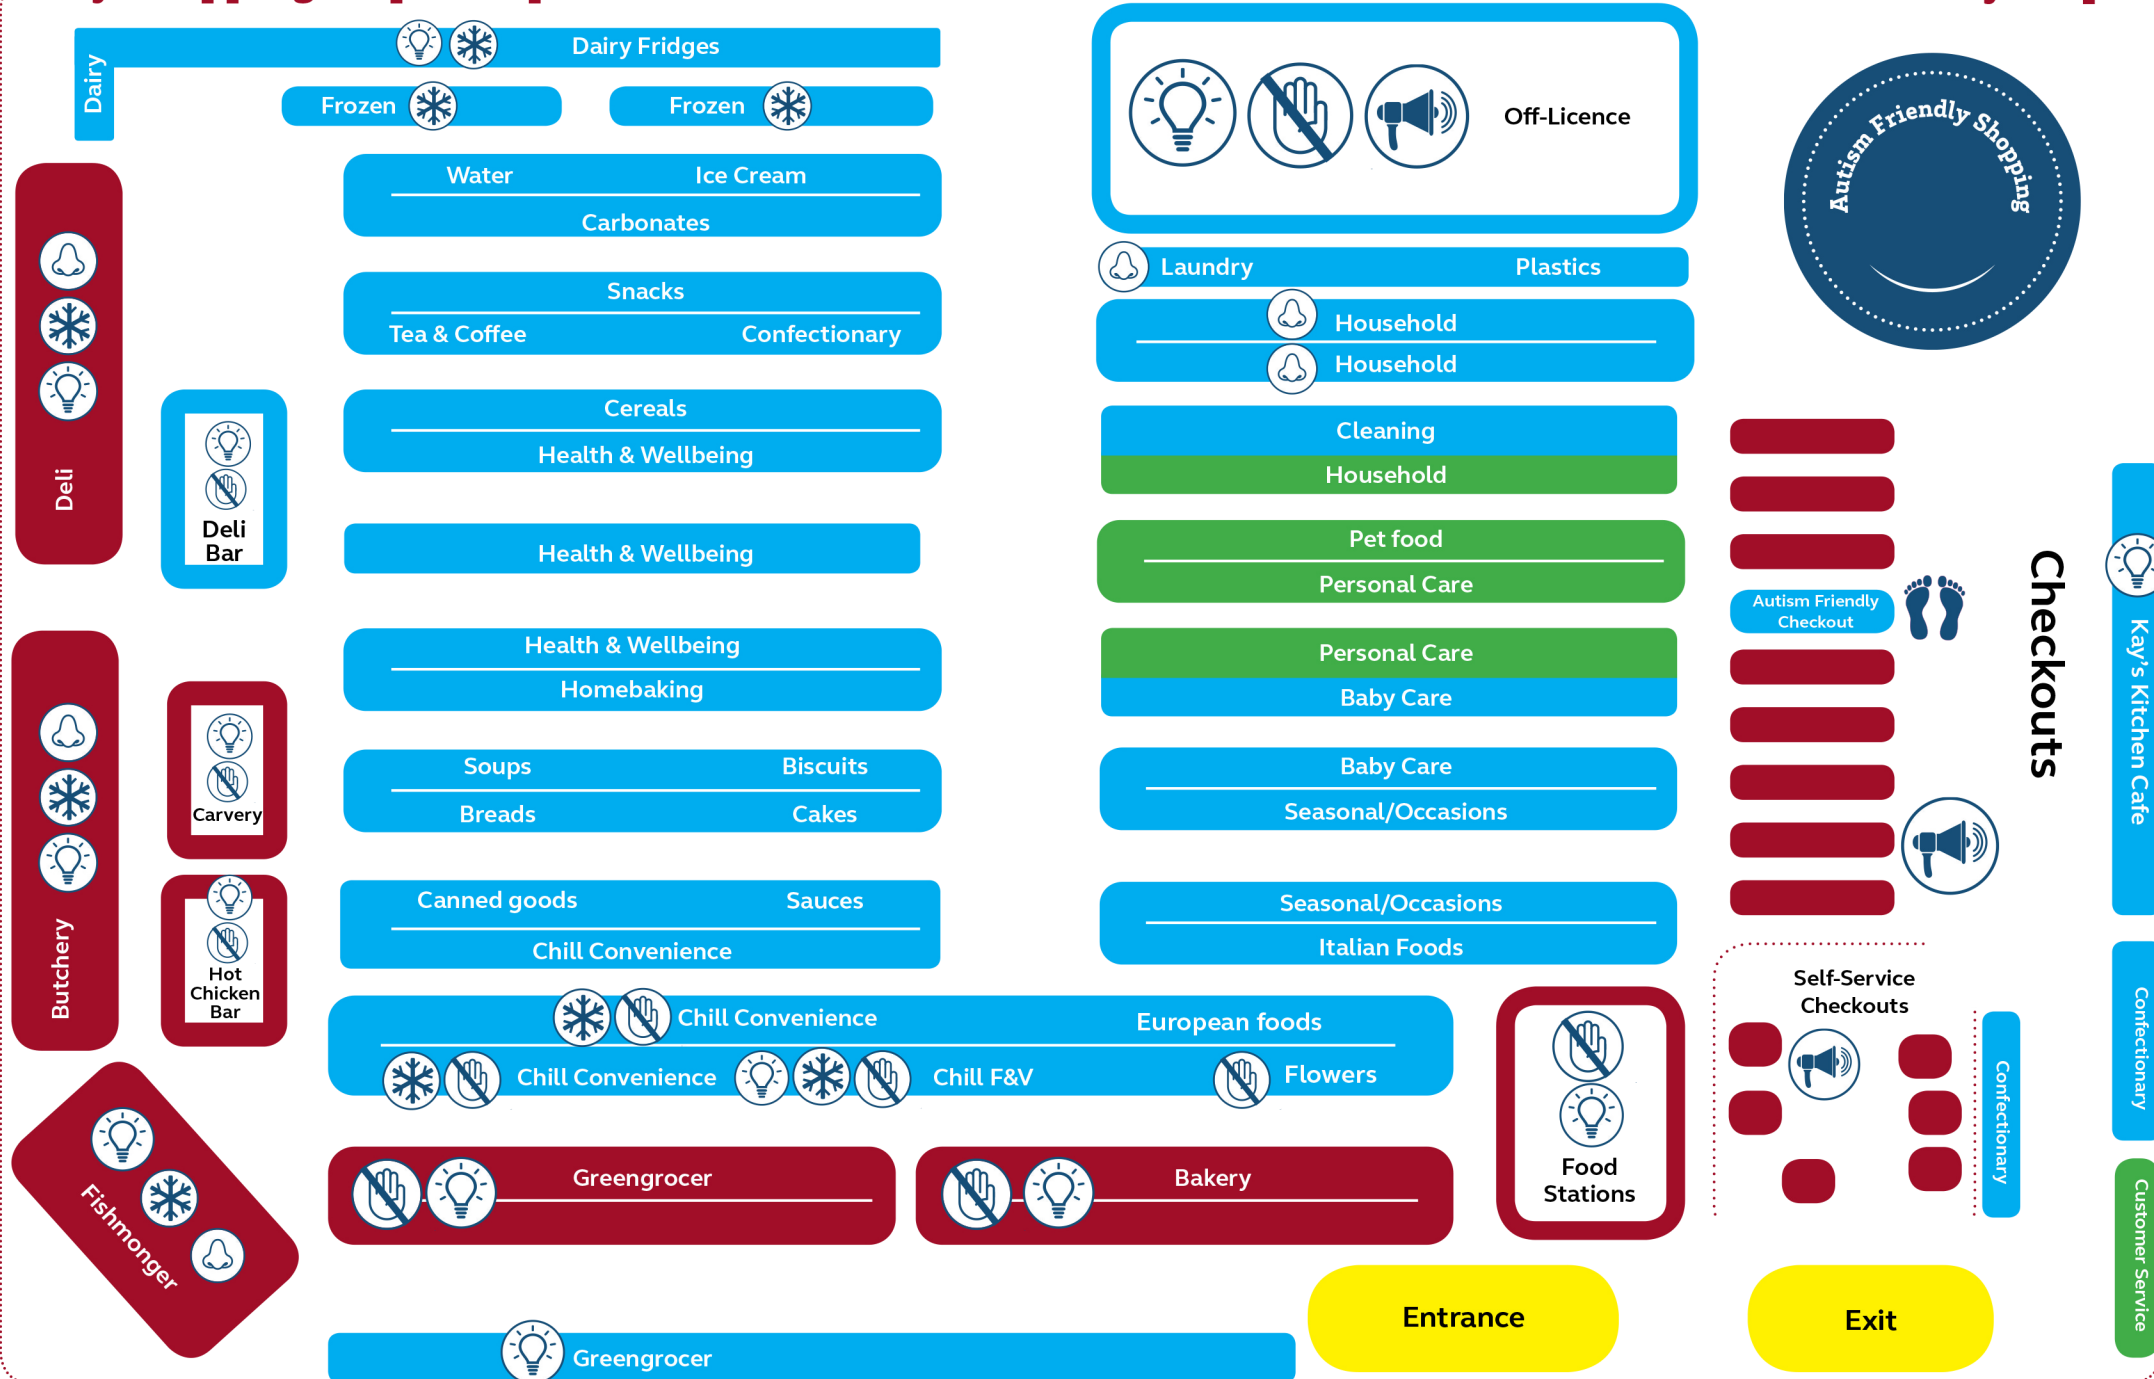

My Shopping Trip in SuperValu-Lucan

Sensory Map

Quiet

High Intensity

Low Intensity

Exits