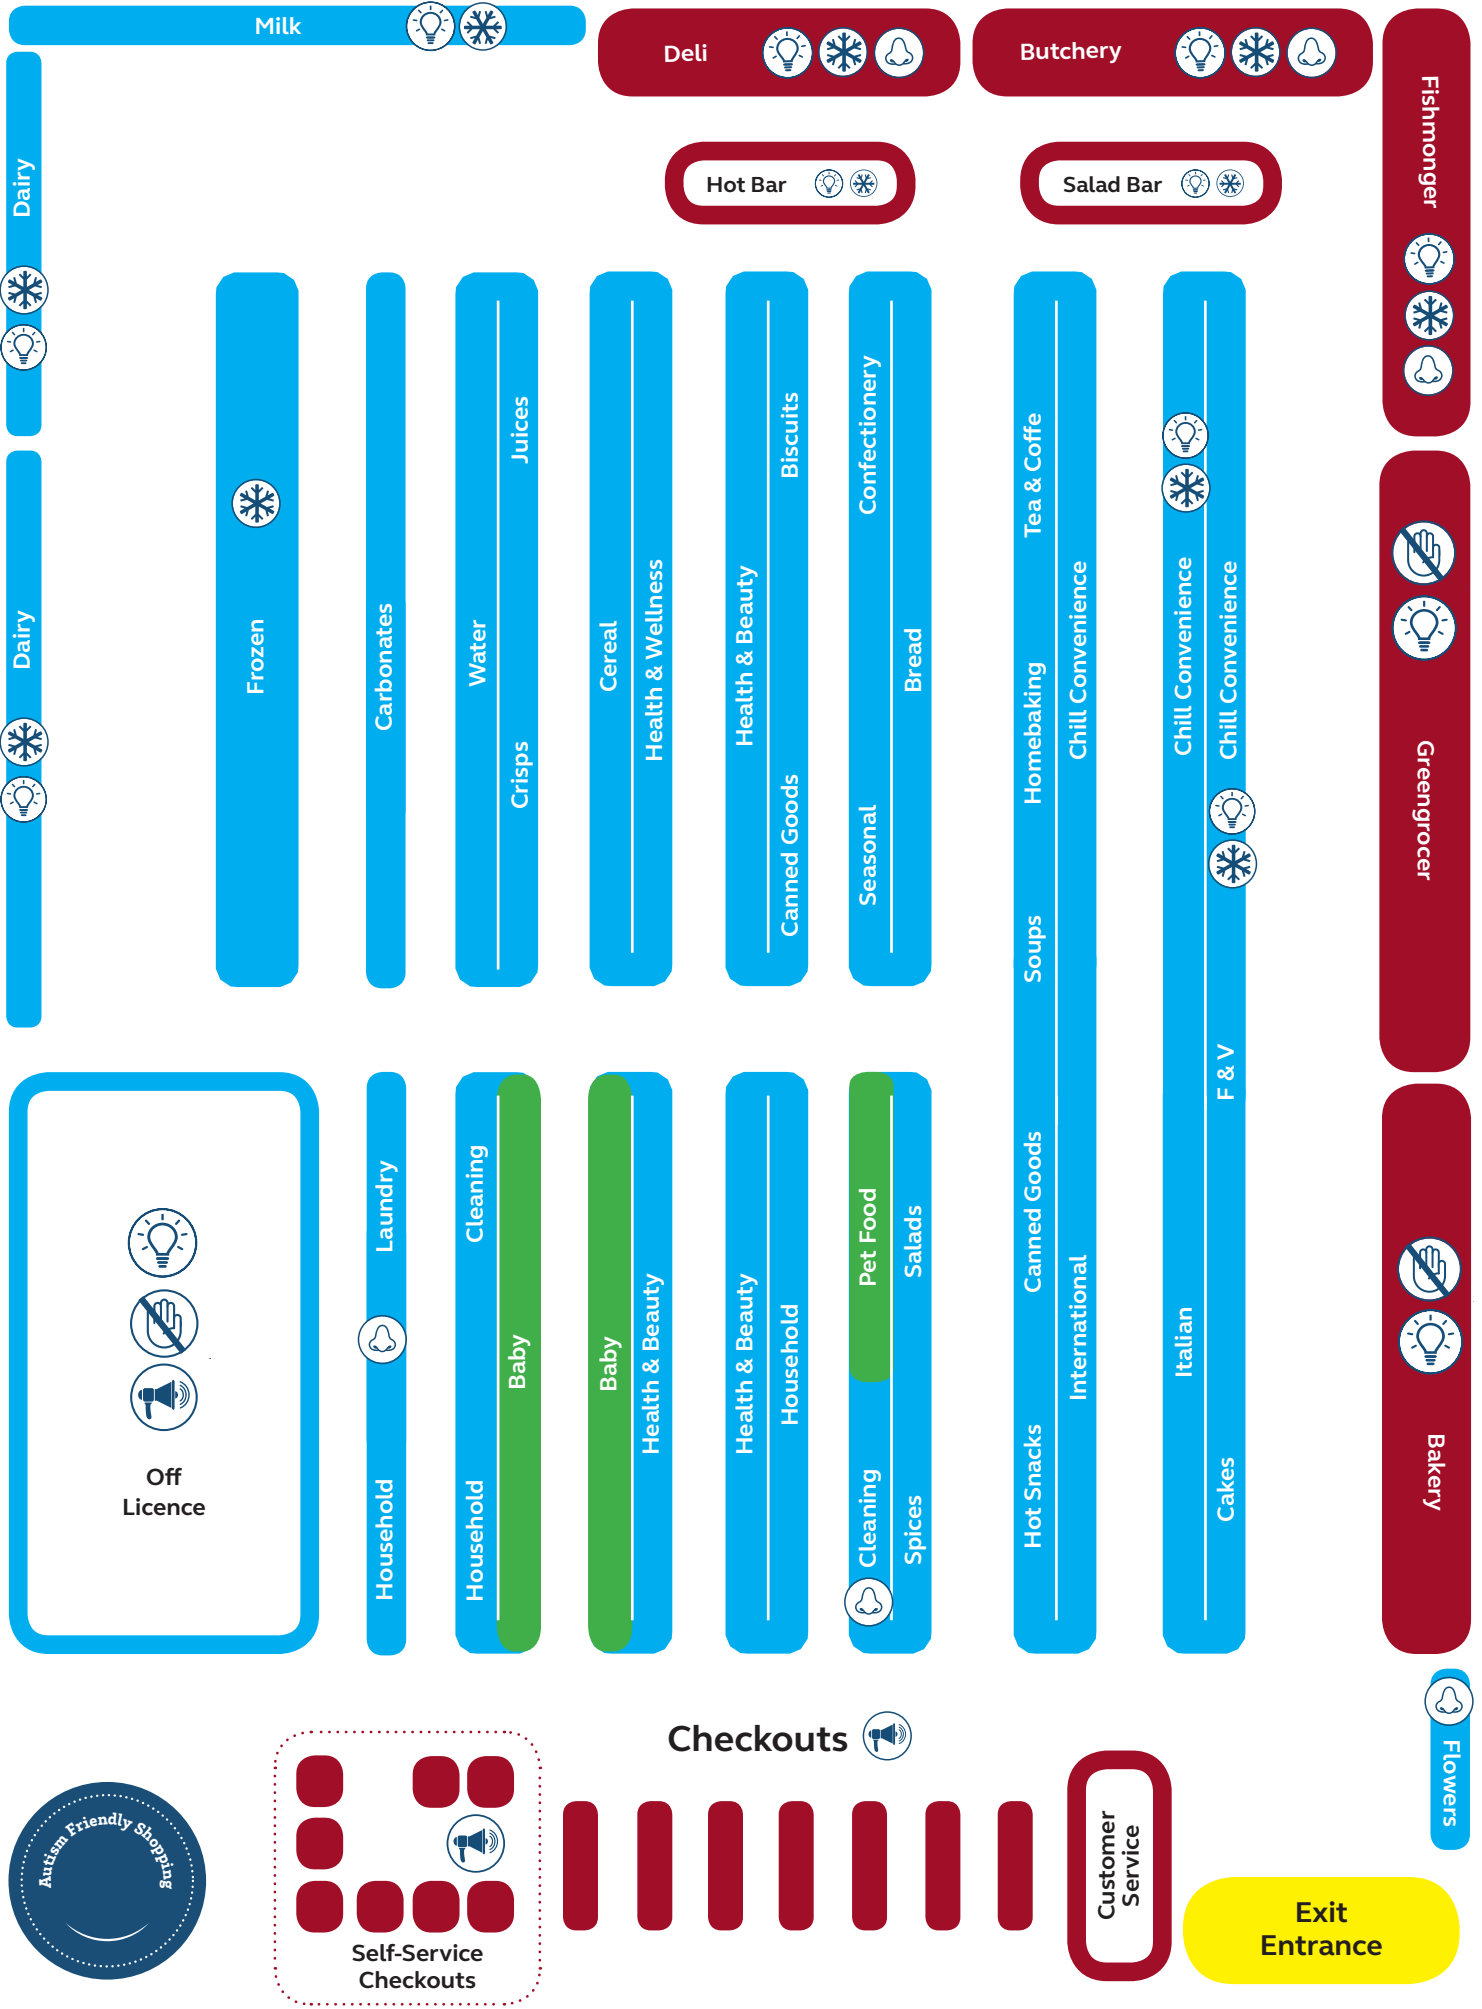

My Shopping Trip in SuperValu-Knocklyon

Autism Friendly Map

Quiet

High Intensity

Low Intensity

Exits

Smell Touch Cold Loud Lights Footprint aids