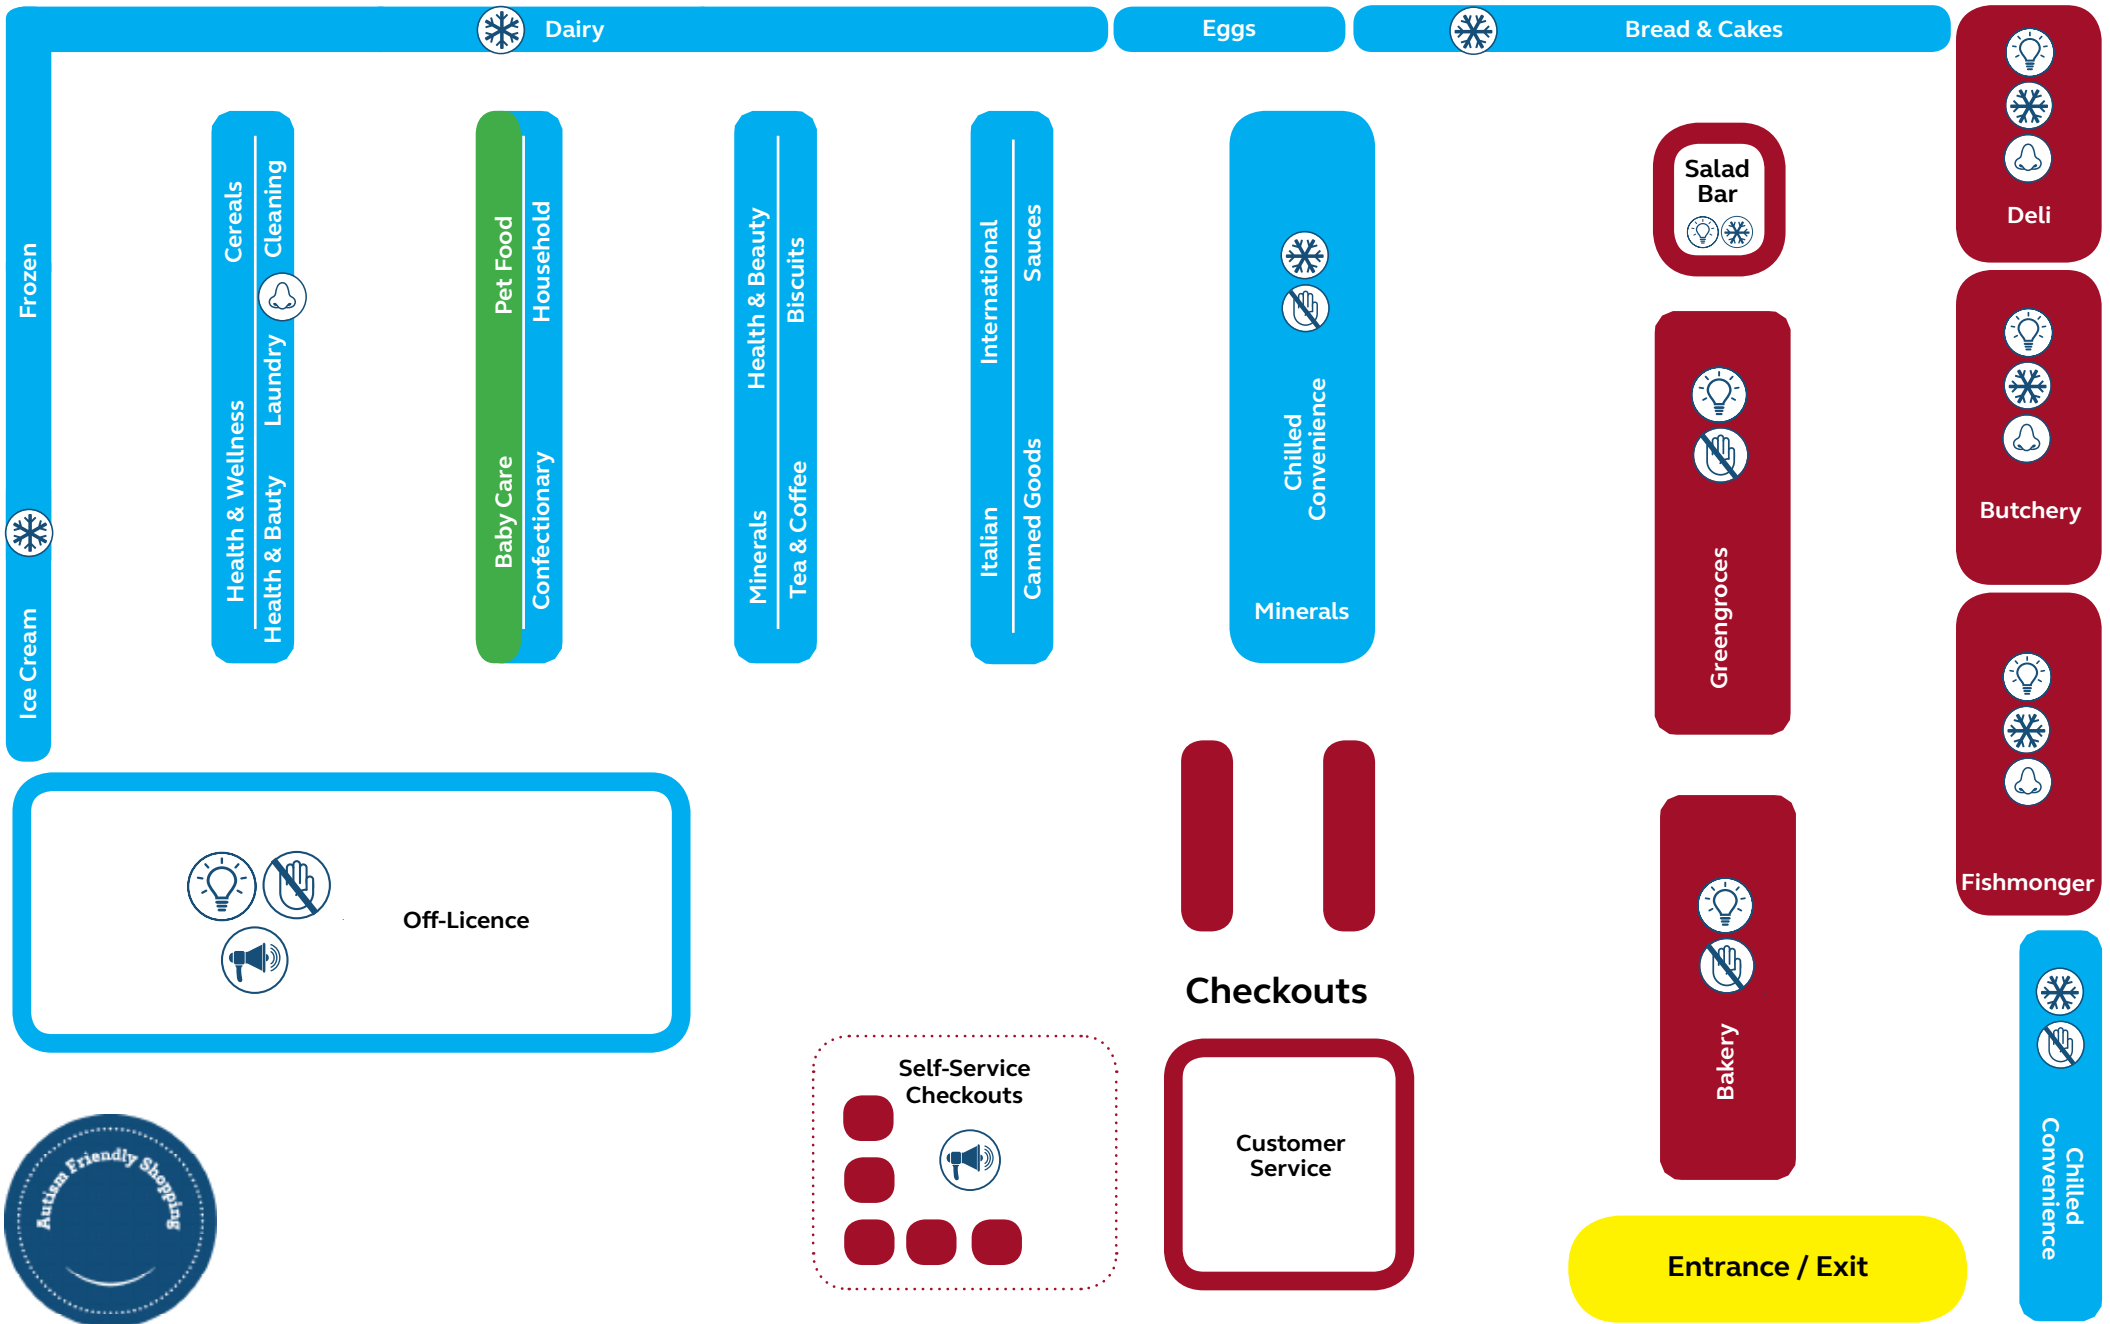

My Shopping Trip in SuperValu-Charlesland

Autism Friendly Map

Quiet

High Intensity

Low Intensity

Exits

Smell Touch Cold Loud Lights Footprint aids