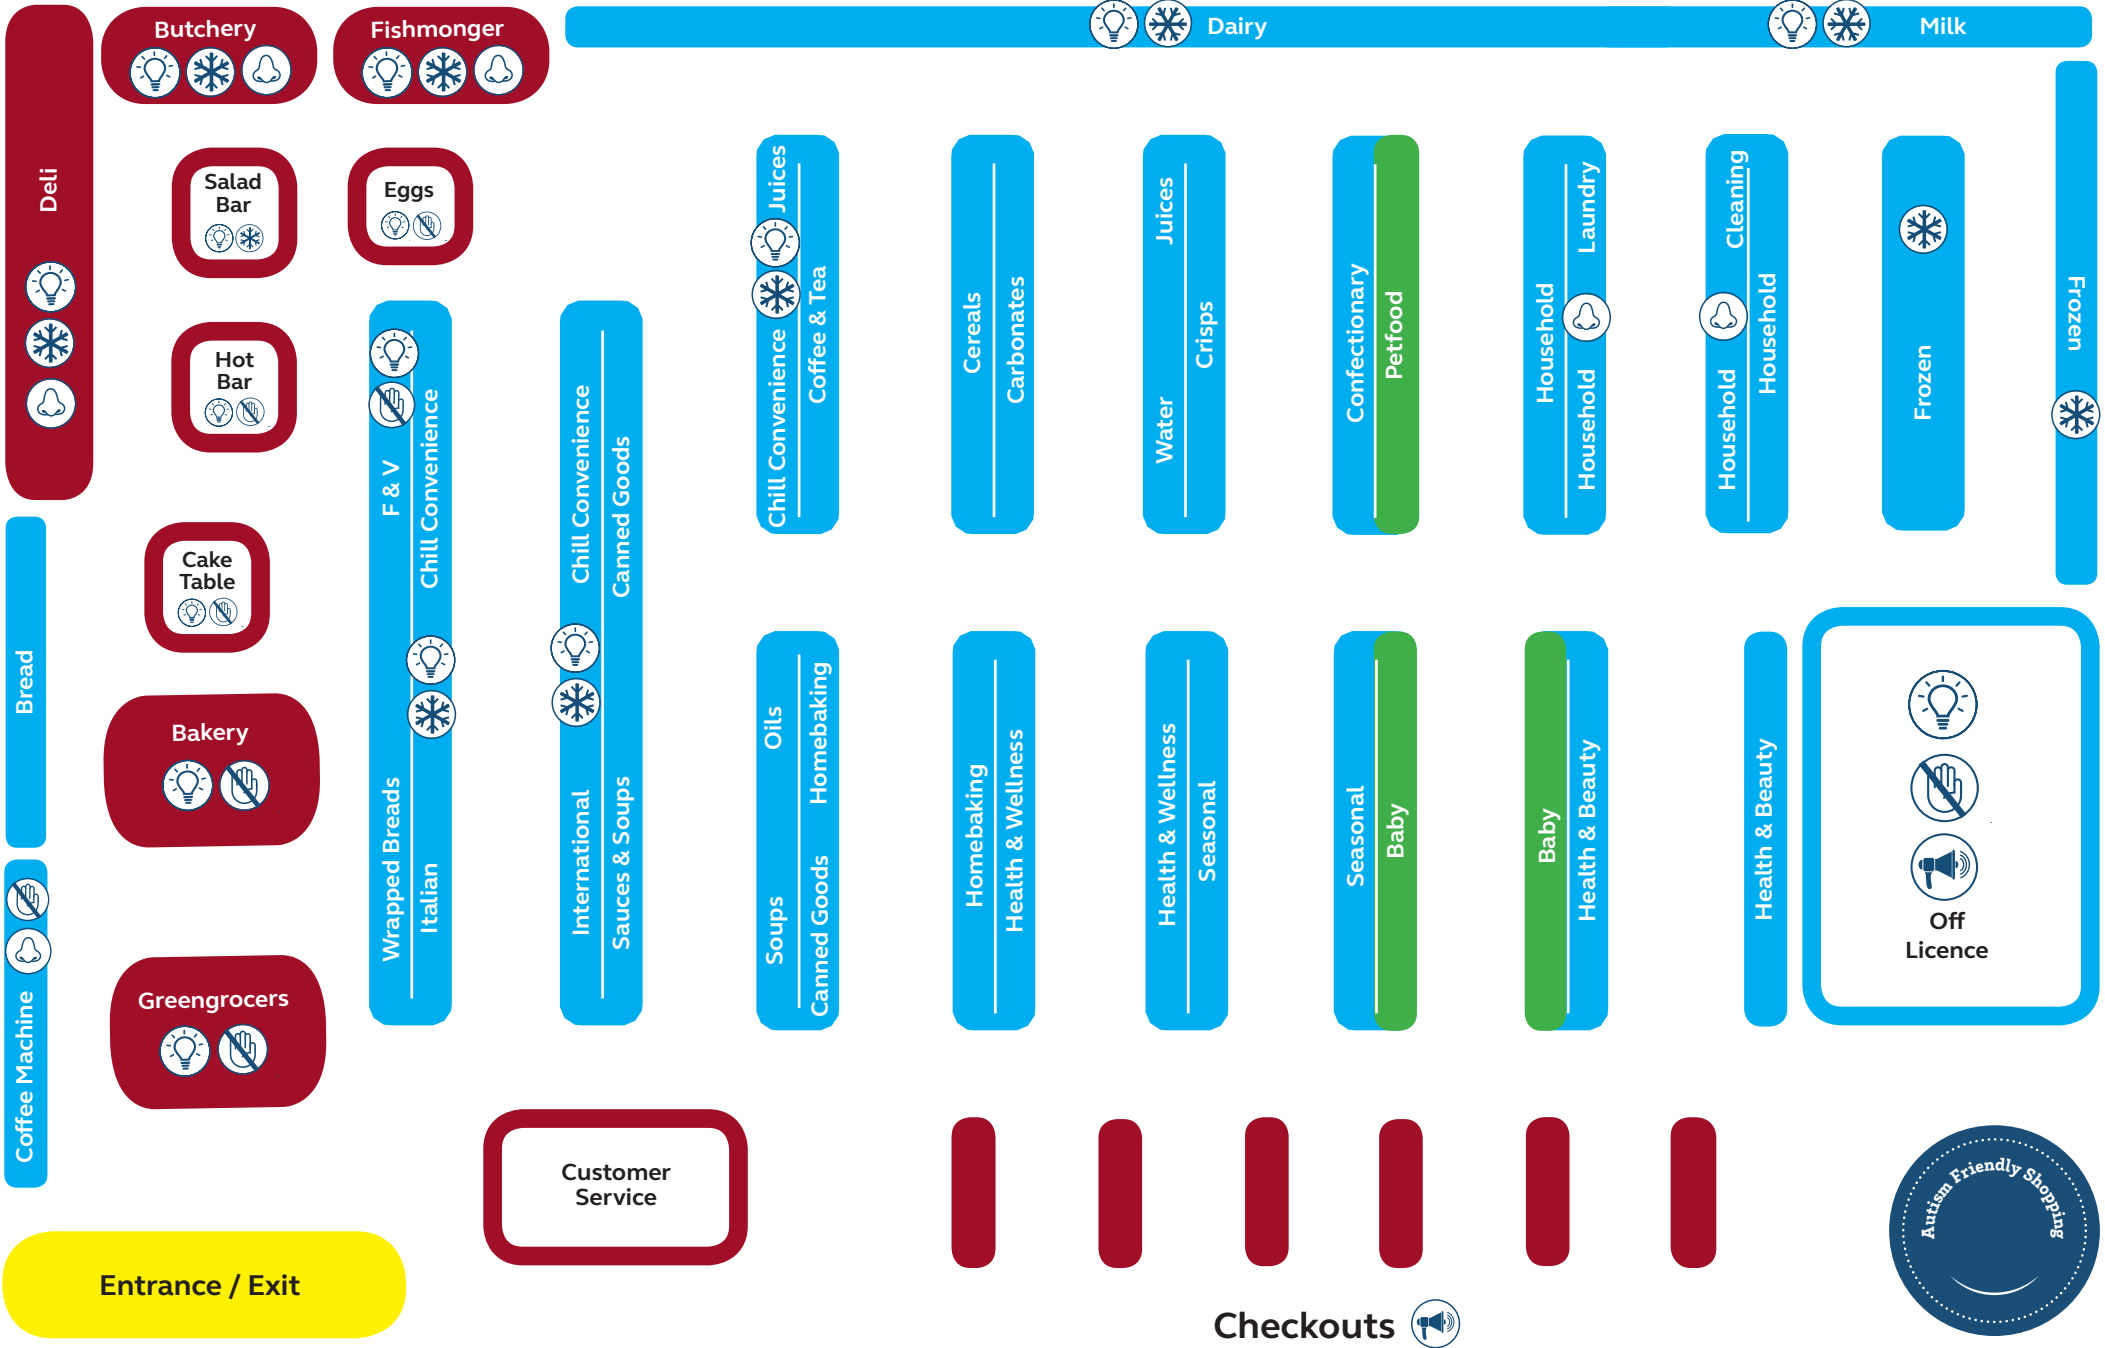

# My Shopping Trip in SuperValu-Ballincollig

# Autism Friendly Map

Quiet

High Intensity

Low Intensity

Exits

- Smell
- Touch
- Cold
- Loud
- Lights
- Footprint aids