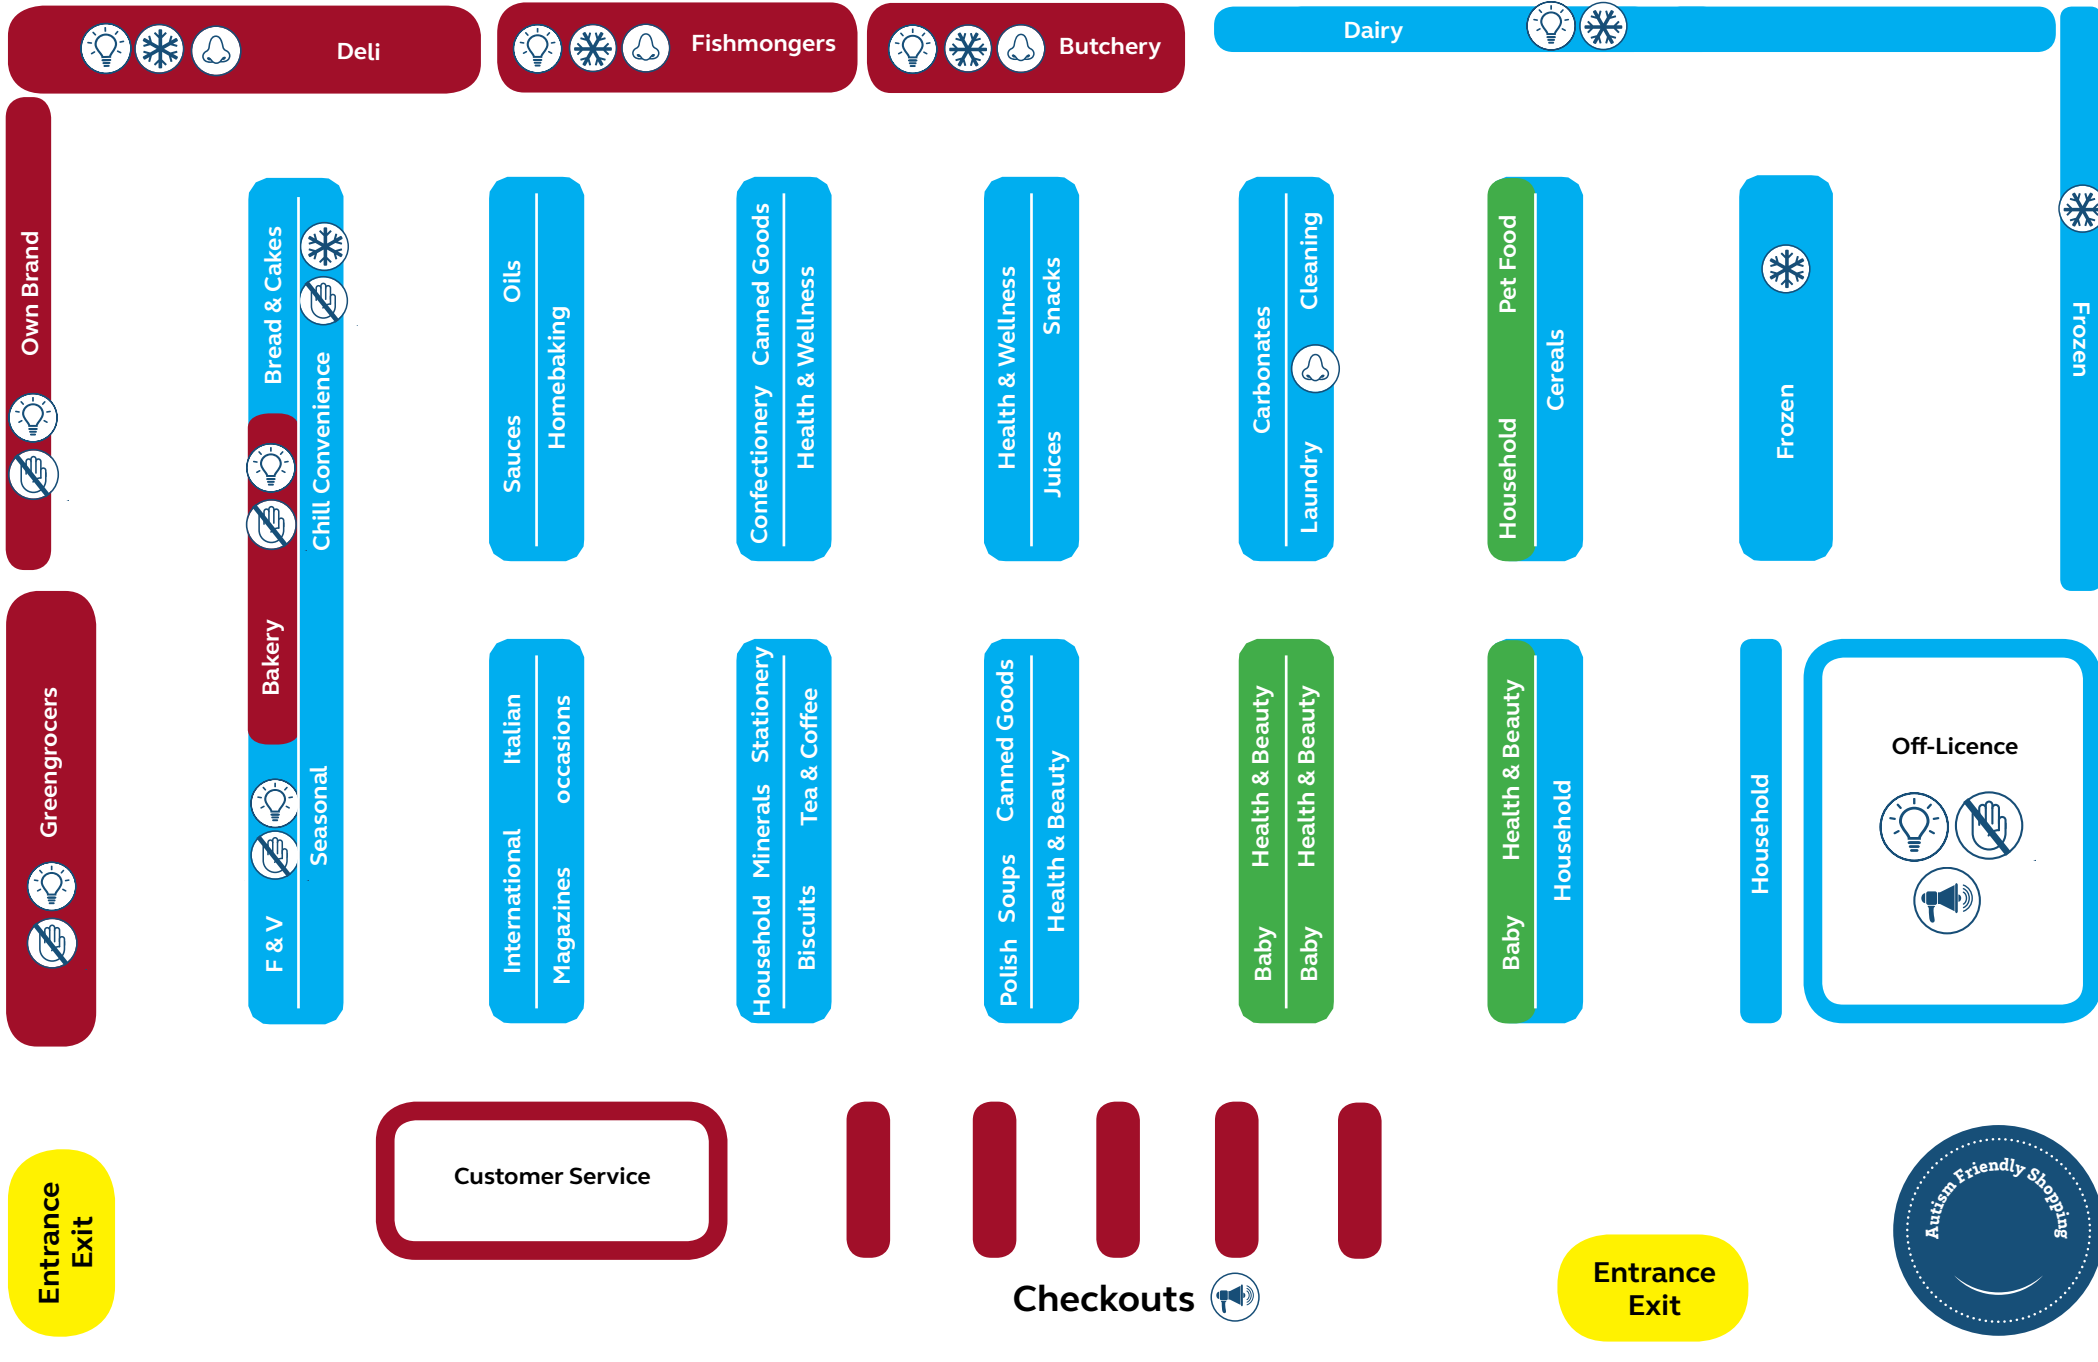

My Shopping Trip in SuperValu-Ballybofey

Autism Friendly Map

Quiet

High Intensity

Low Intensity

Exits