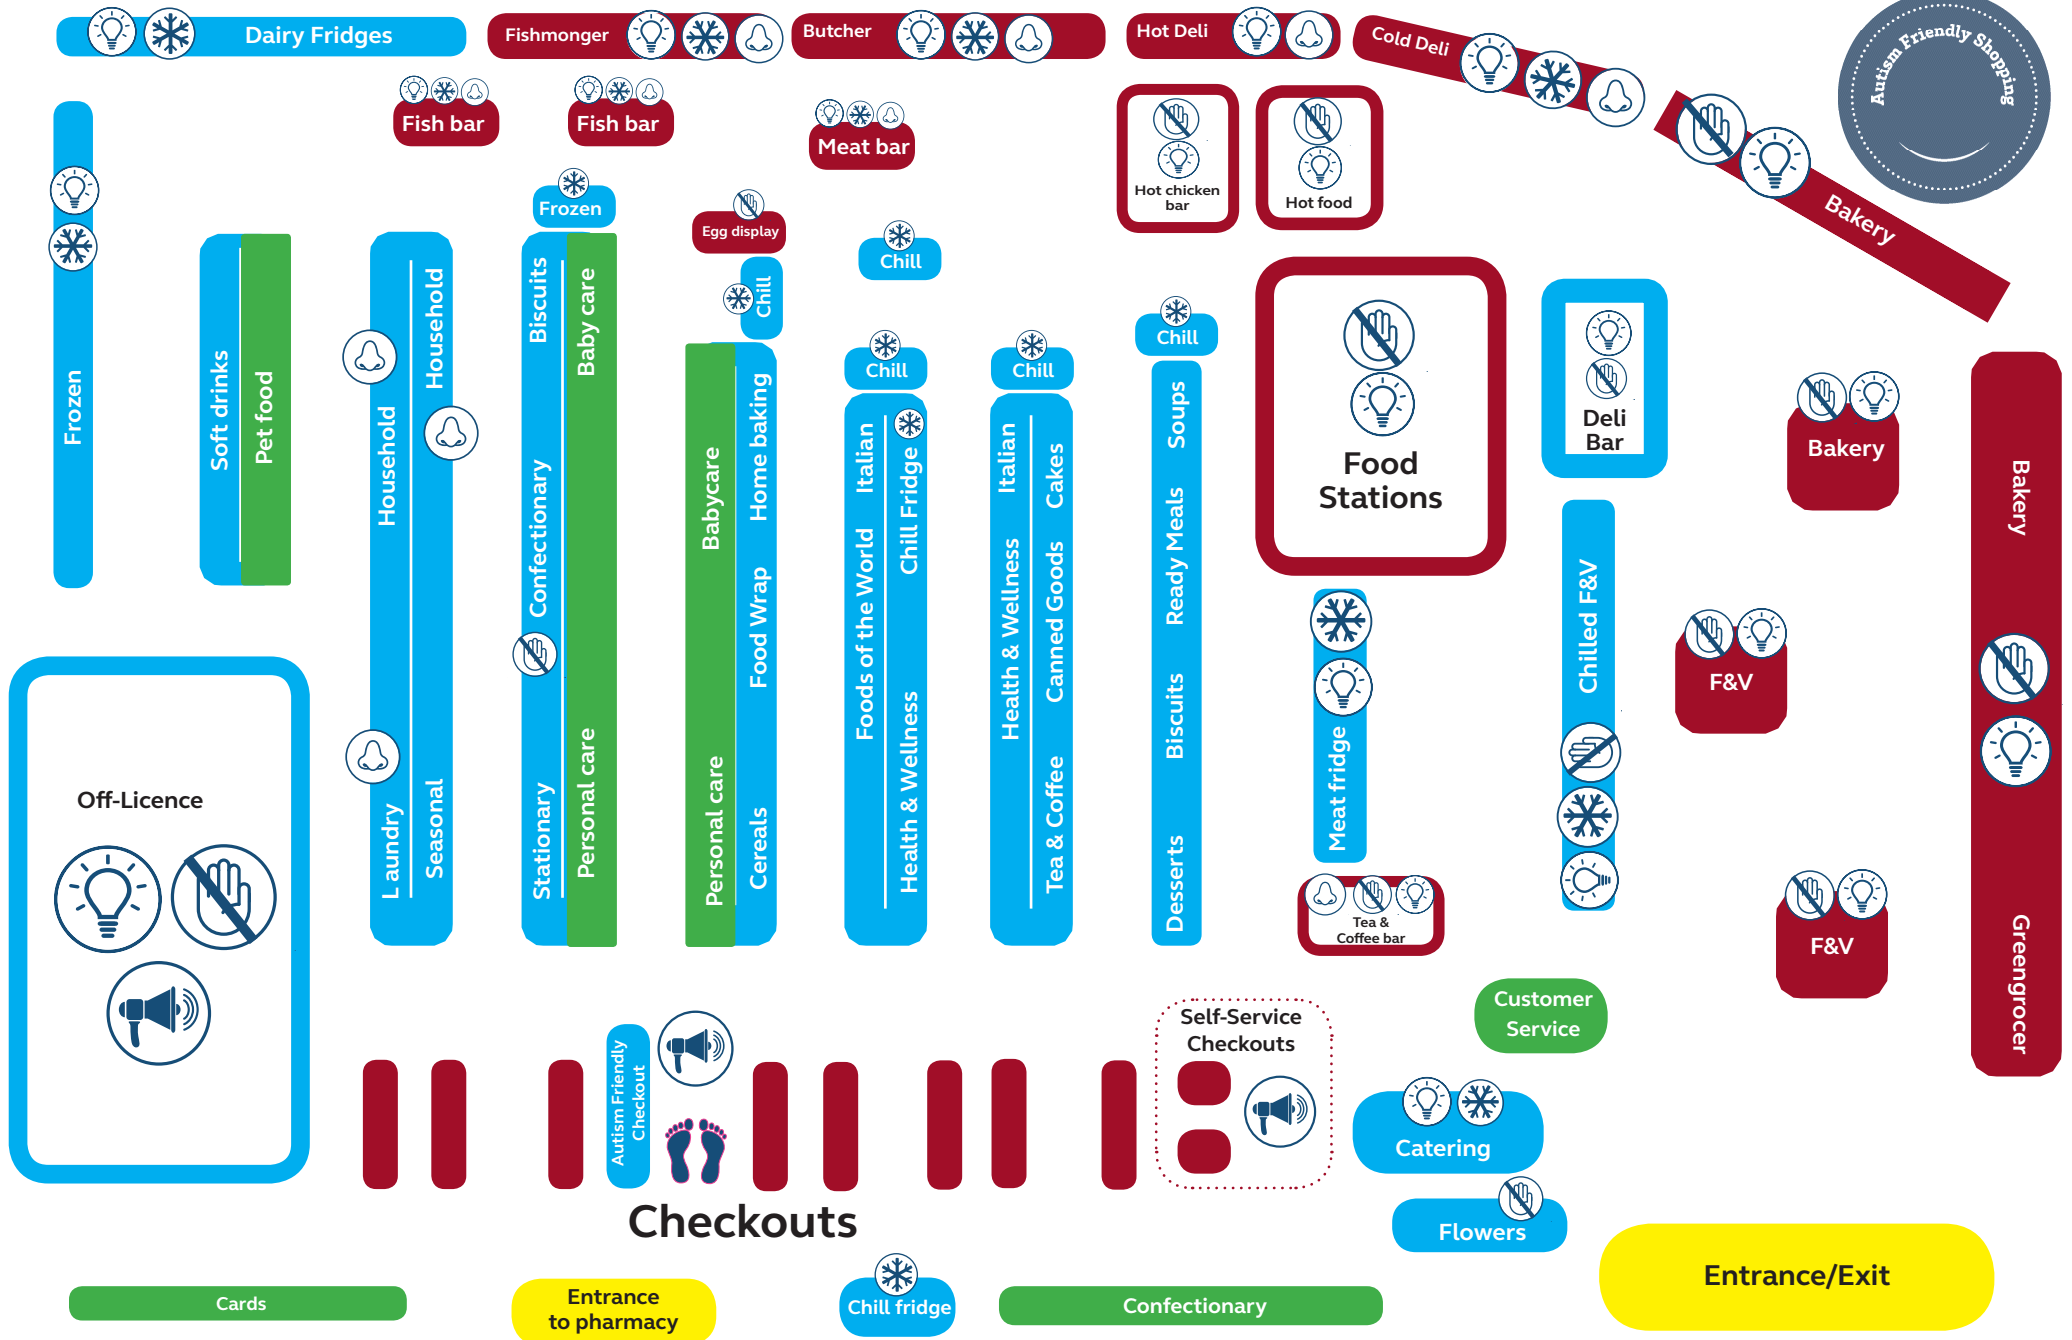

My Shopping Trip in SuperValu-Clonakilty

Autism Friendly Map

Quiet

High Intensity

Low Intensity

Exits

Smell Touch Cold Loud Lights Footprint aids