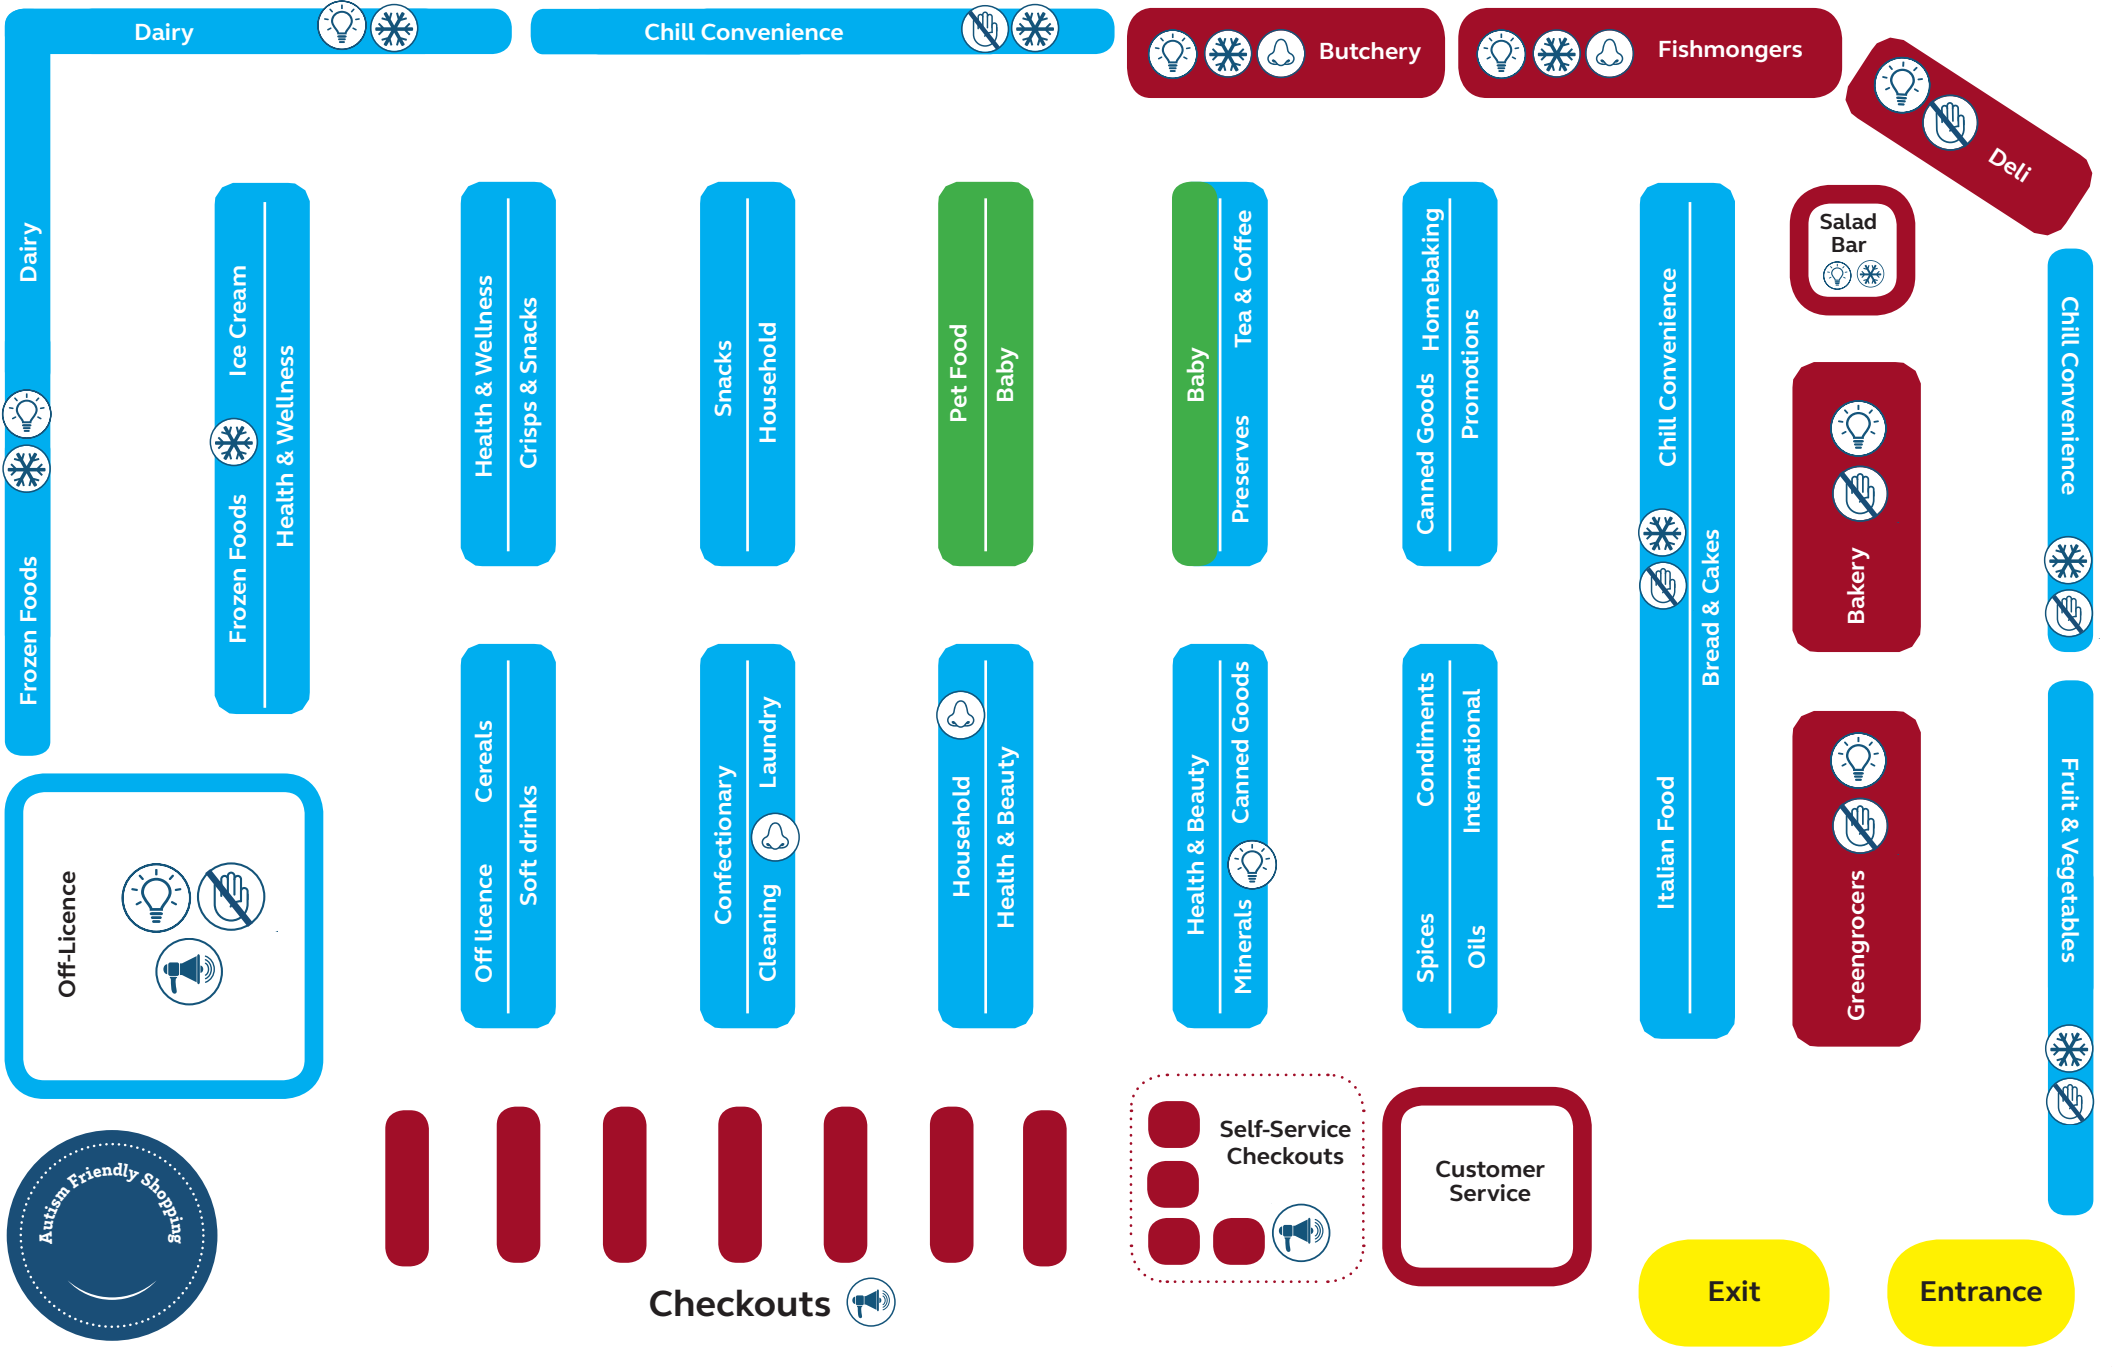

My Shopping Trip in SuperValu-Trim Nally

Autism Friendly Map

Quiet

High Intensity

Low Intensity

Exits

- Smell
- Touch
- Cold
- Loud
- Lights
- Footprint aids