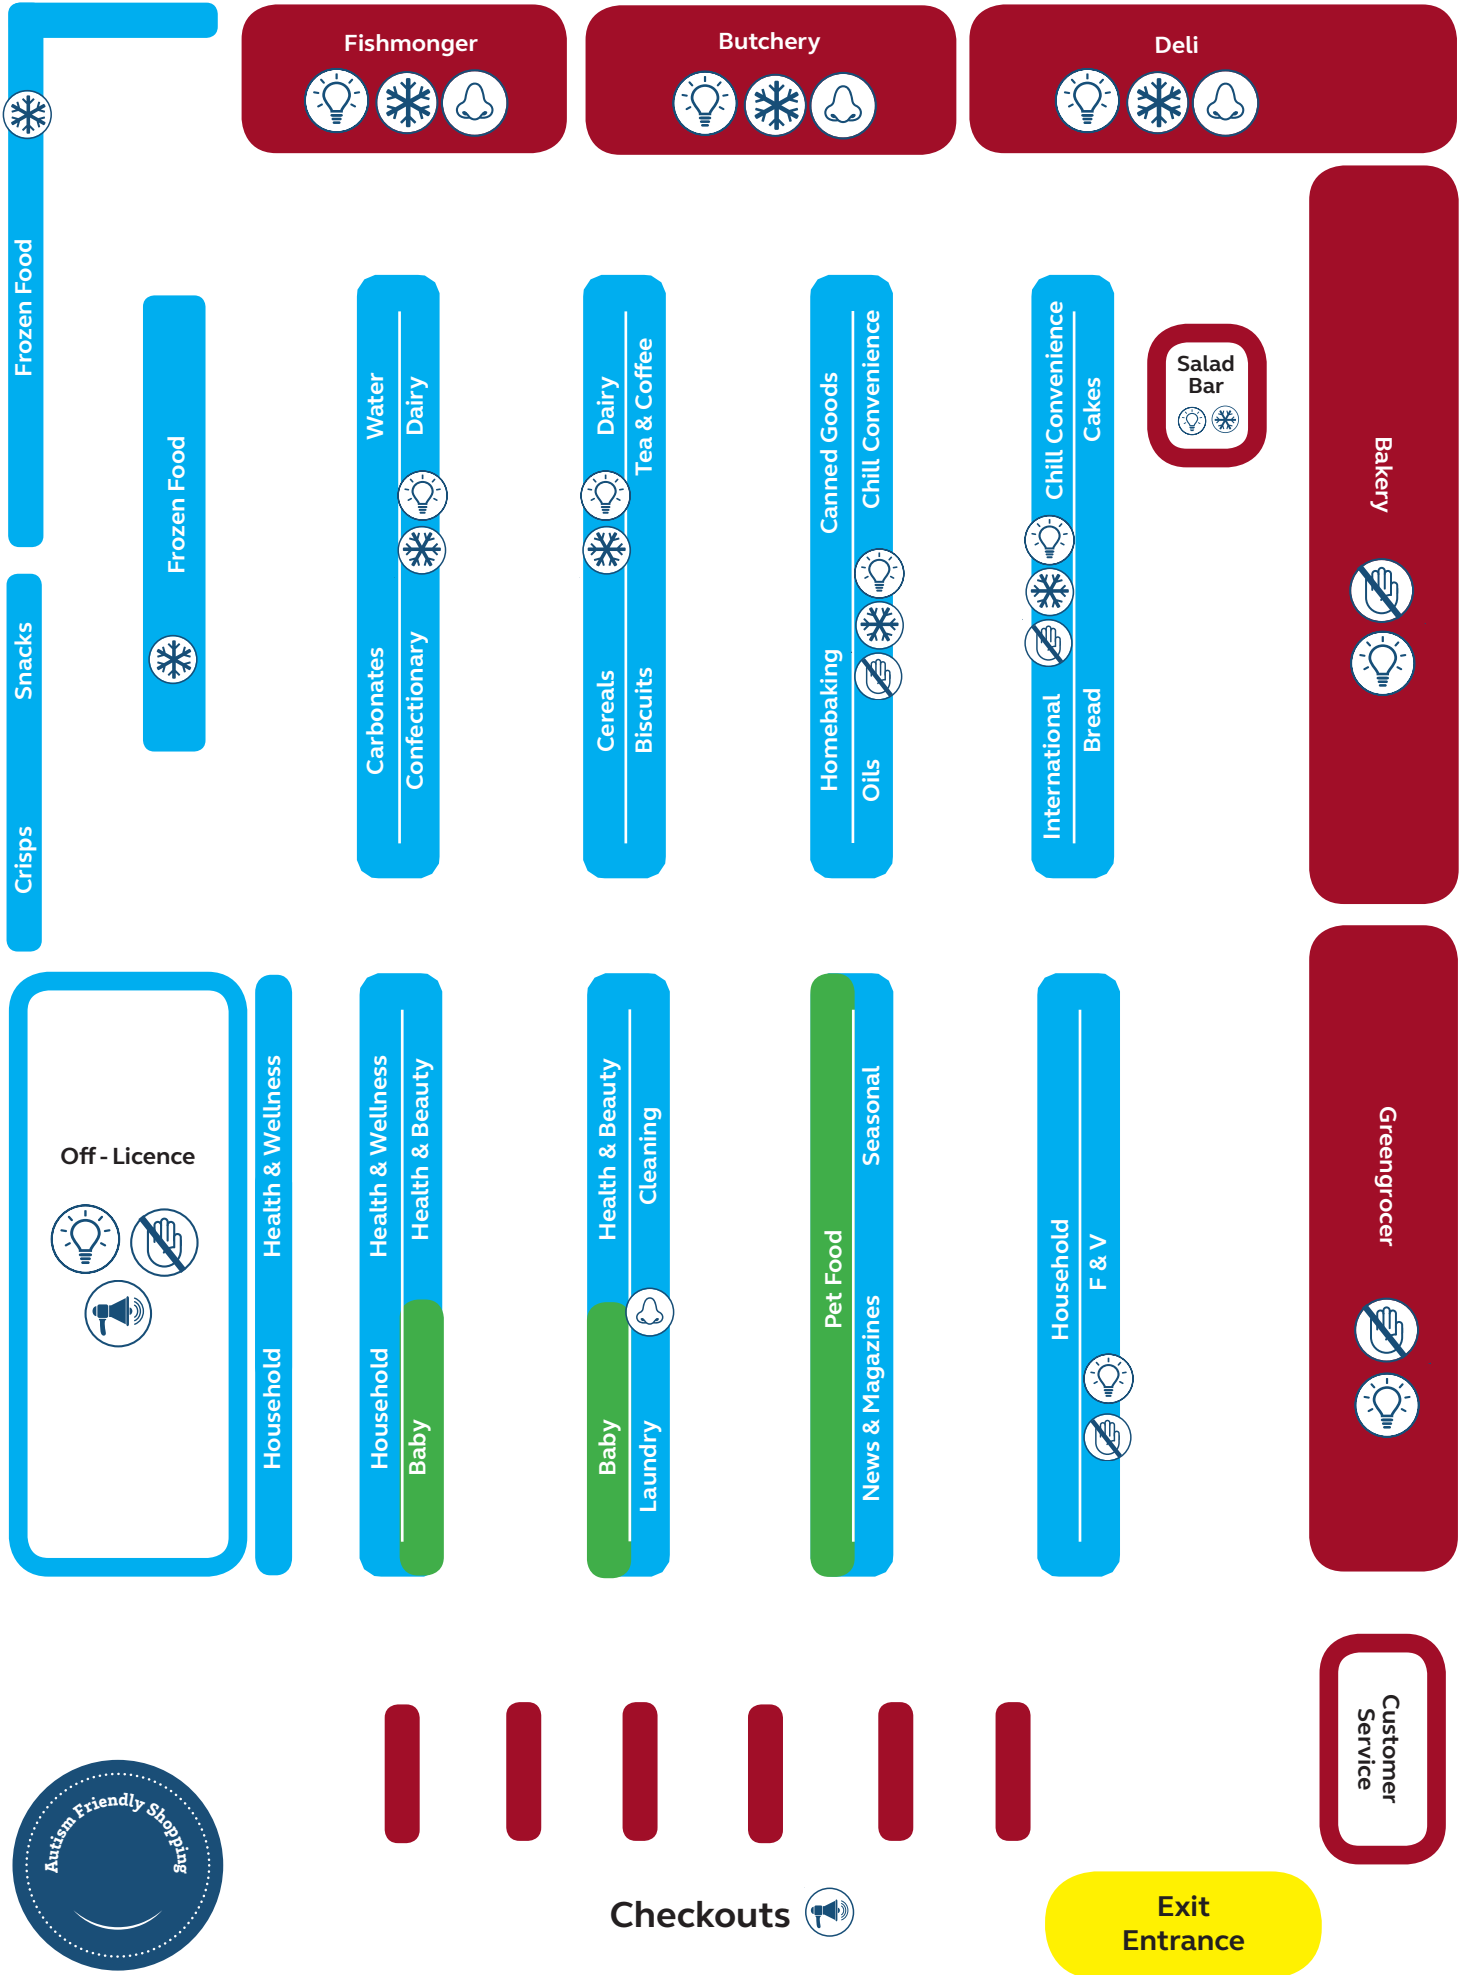

My Shopping Trip in SuperValu-Tramore

Autism Friendly Map

Quiet

High Intensity

Low Intensity

Exits