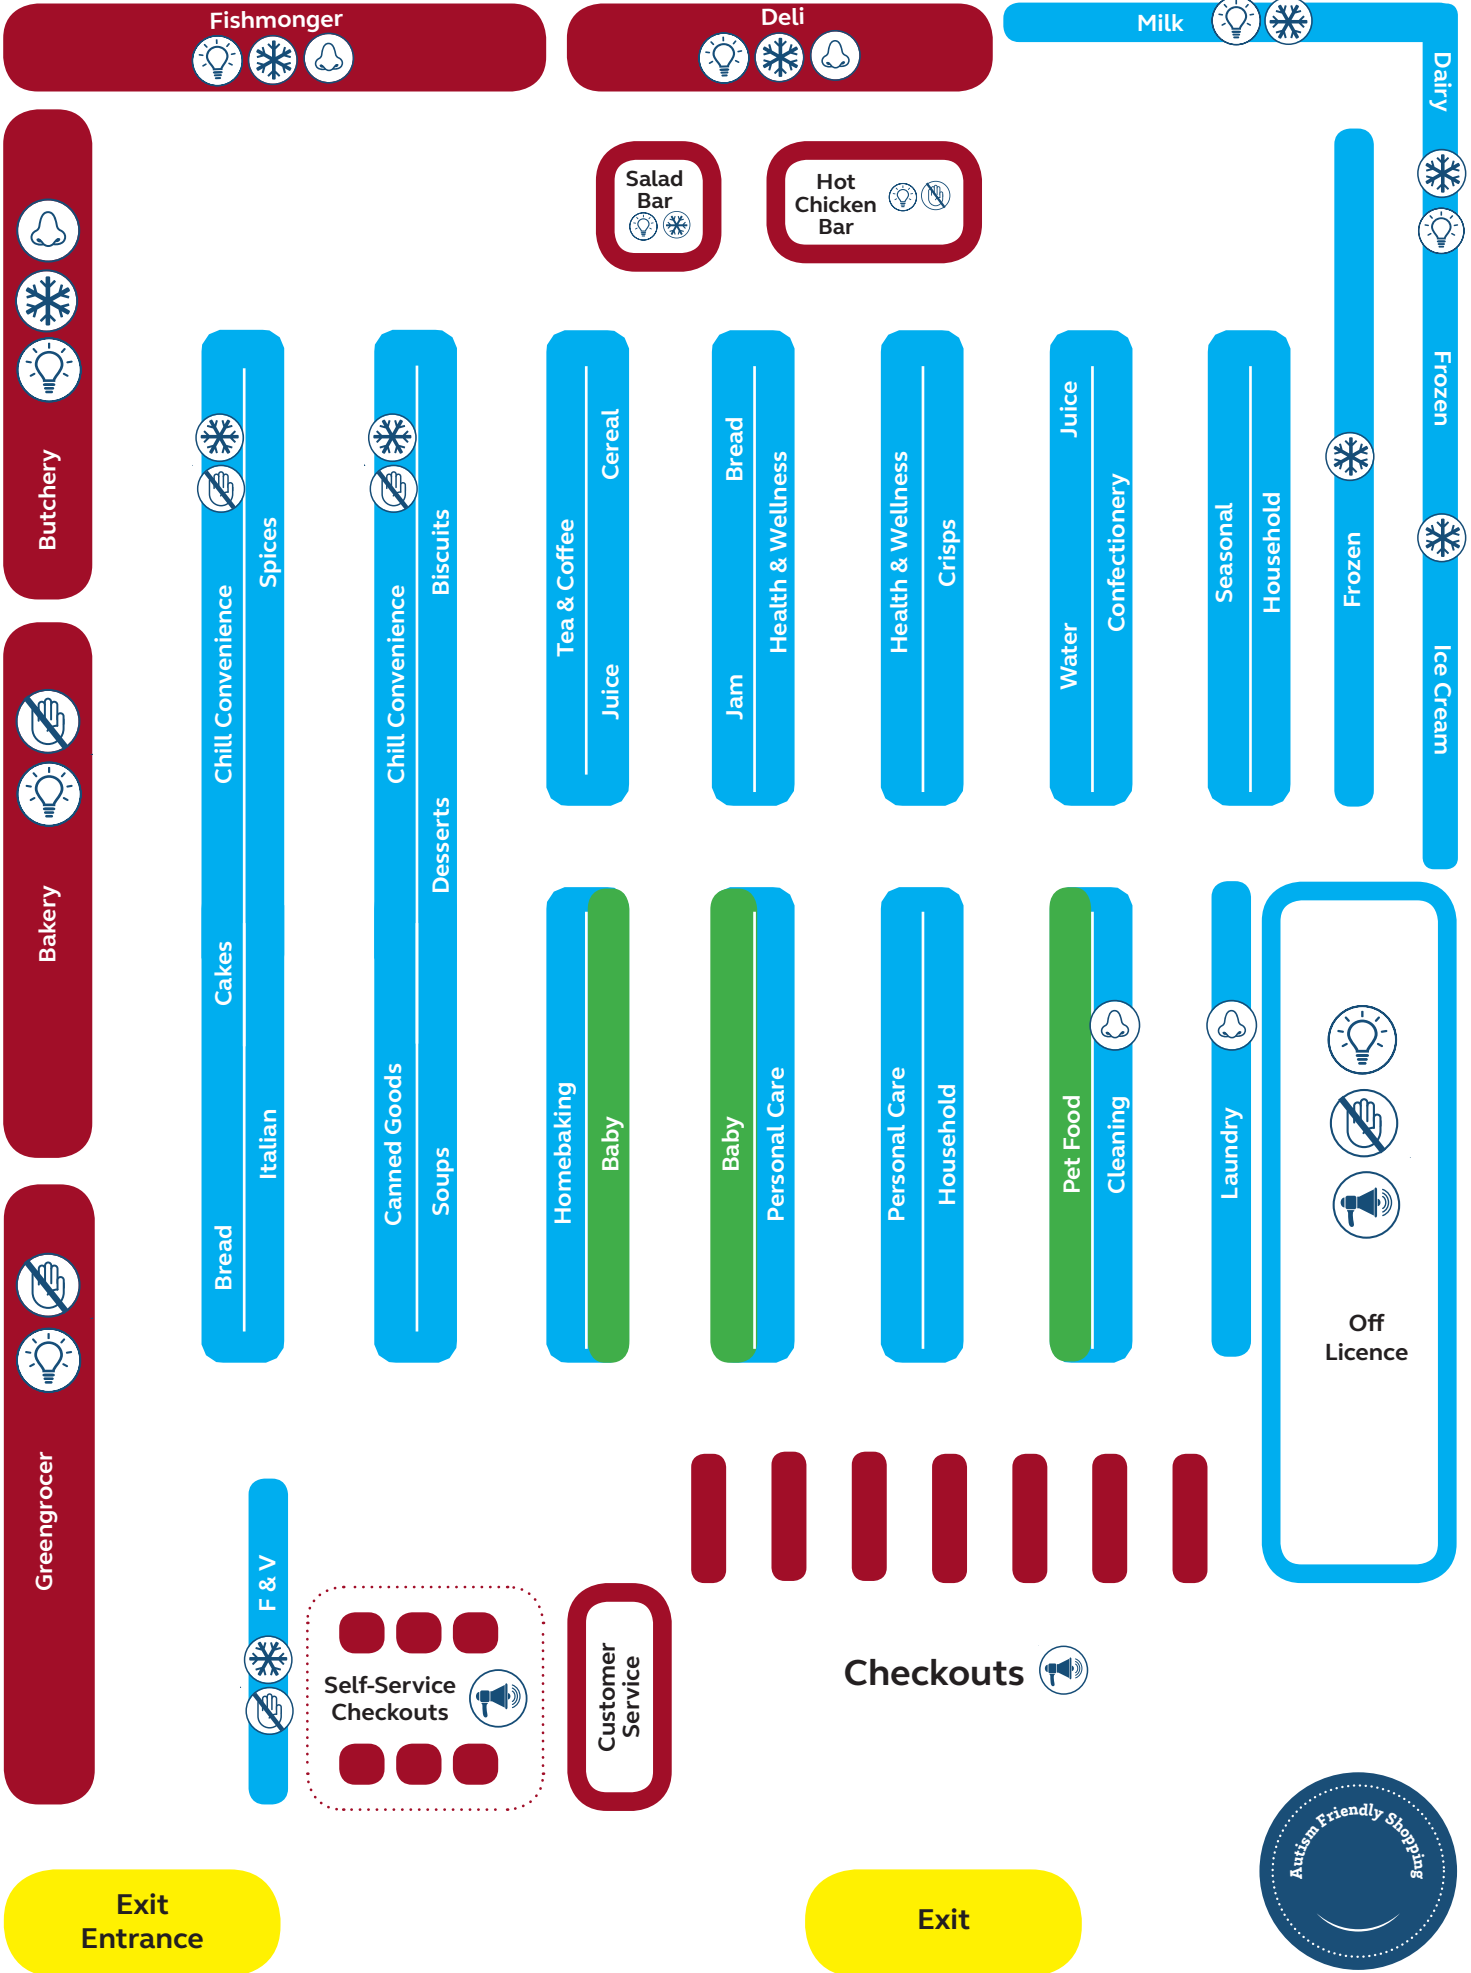

# My Shopping Trip in SuperValu-Swords

# Autism Friendly Map

Quiet

High Intensity

Low Intensity

Exits

Smell 
 Touch 
 Cold 
 Loud 
 Lights 
 Footprint aids