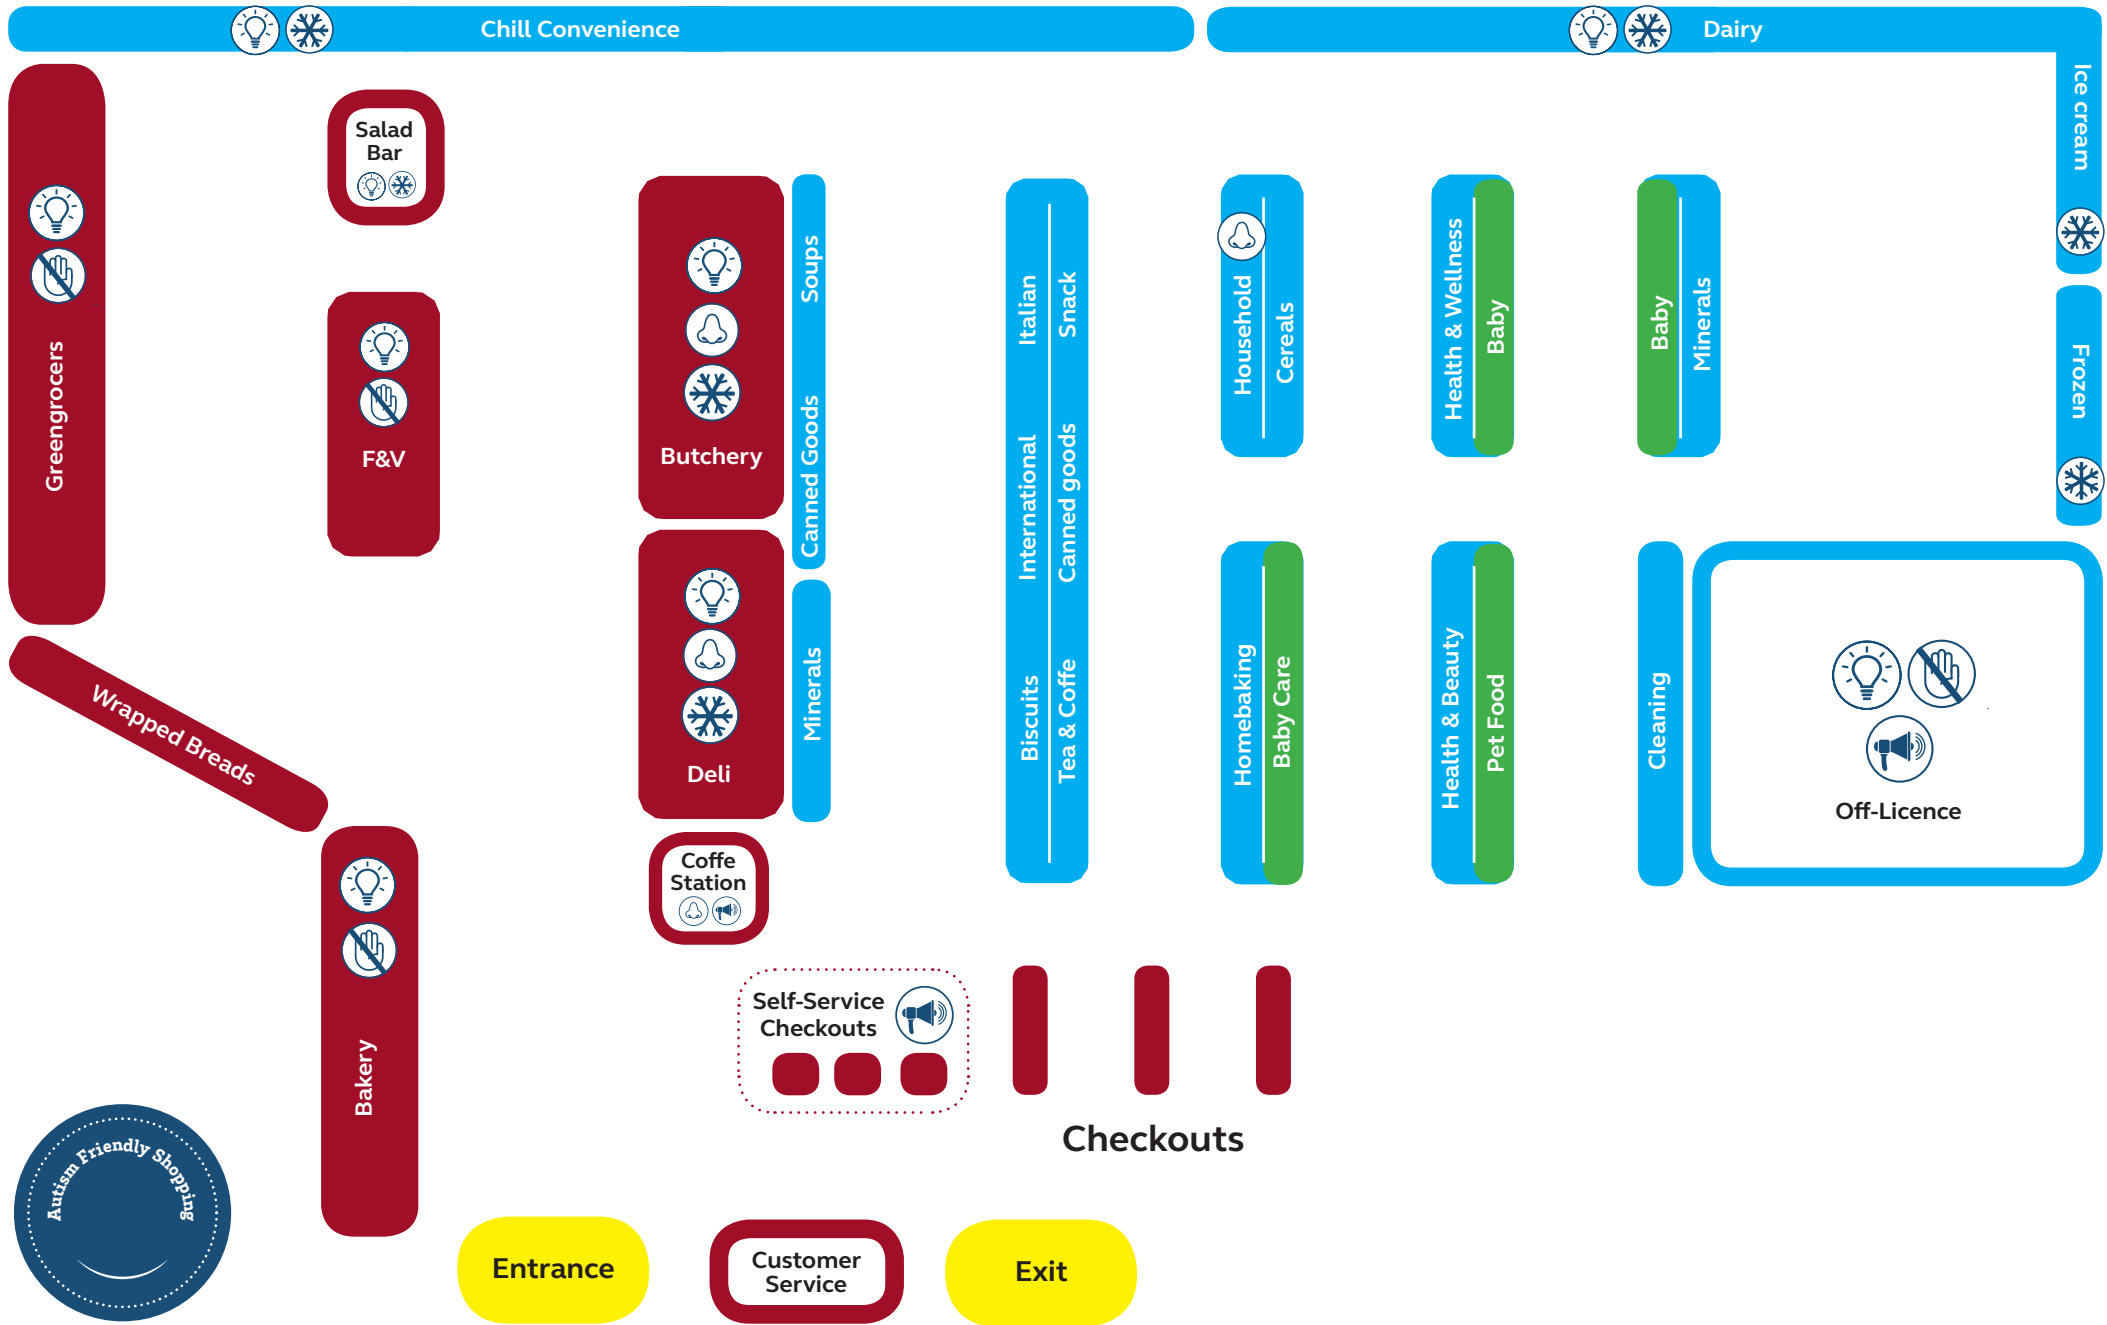

My Shopping Trip in SuperValu-Portlaoise

Autism Friendly Map

Quiet

High Intensity

Low Intensity

Exits

Smell Touch Cold Loud Lights Footprint aids