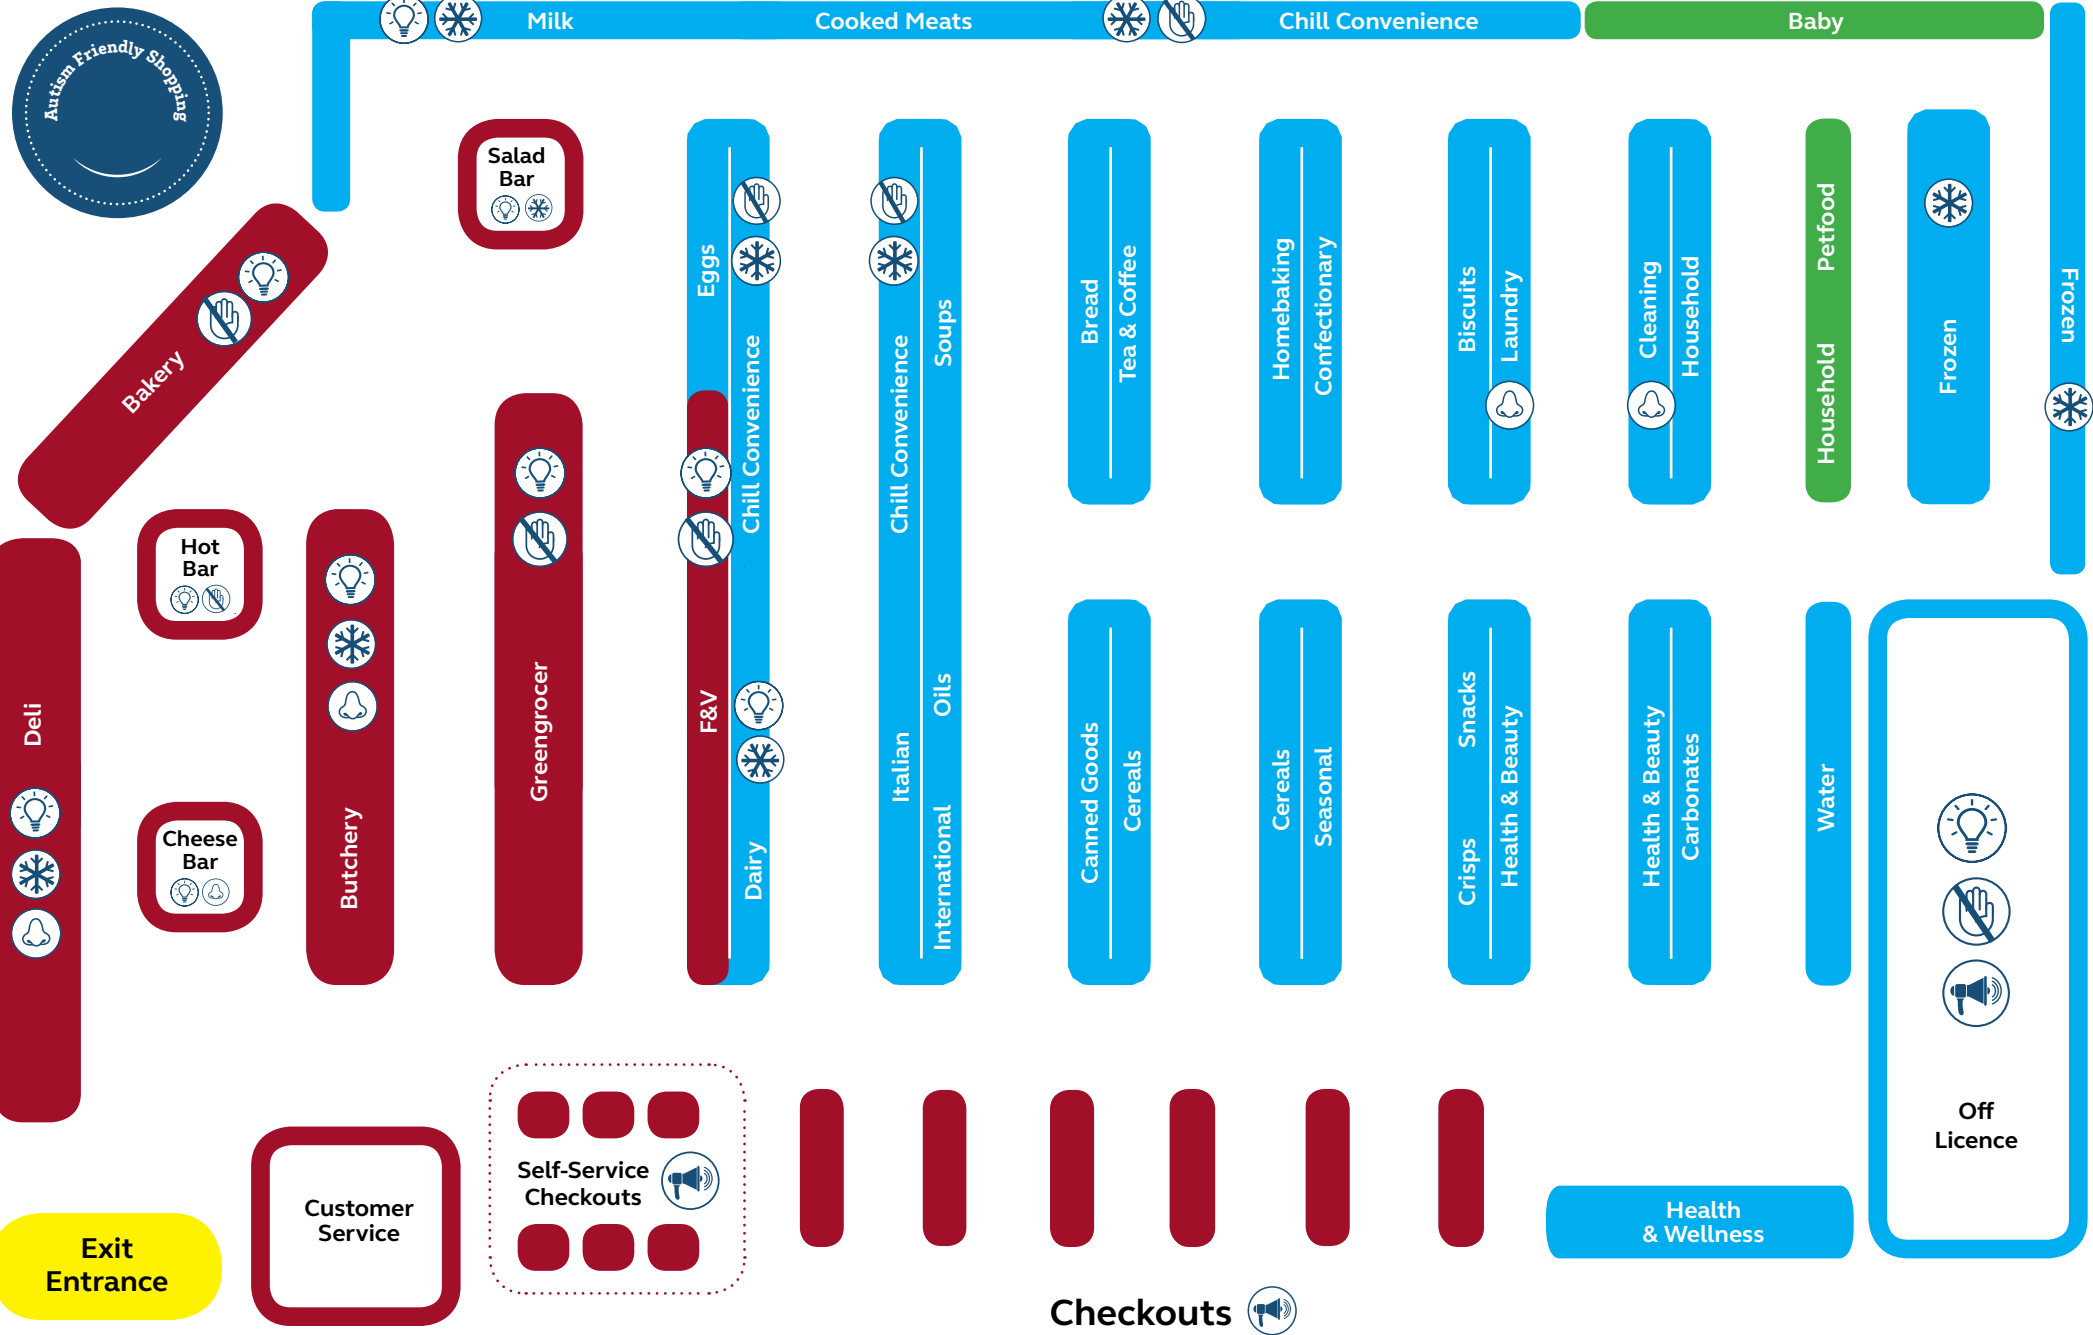

My Shopping Trip in SuperValu-Ballinteer

Autism Friendly Map

Quiet

High Intensity

Low Intensity

Exits

Smell Touch Cold Loud Lights Footprint aids