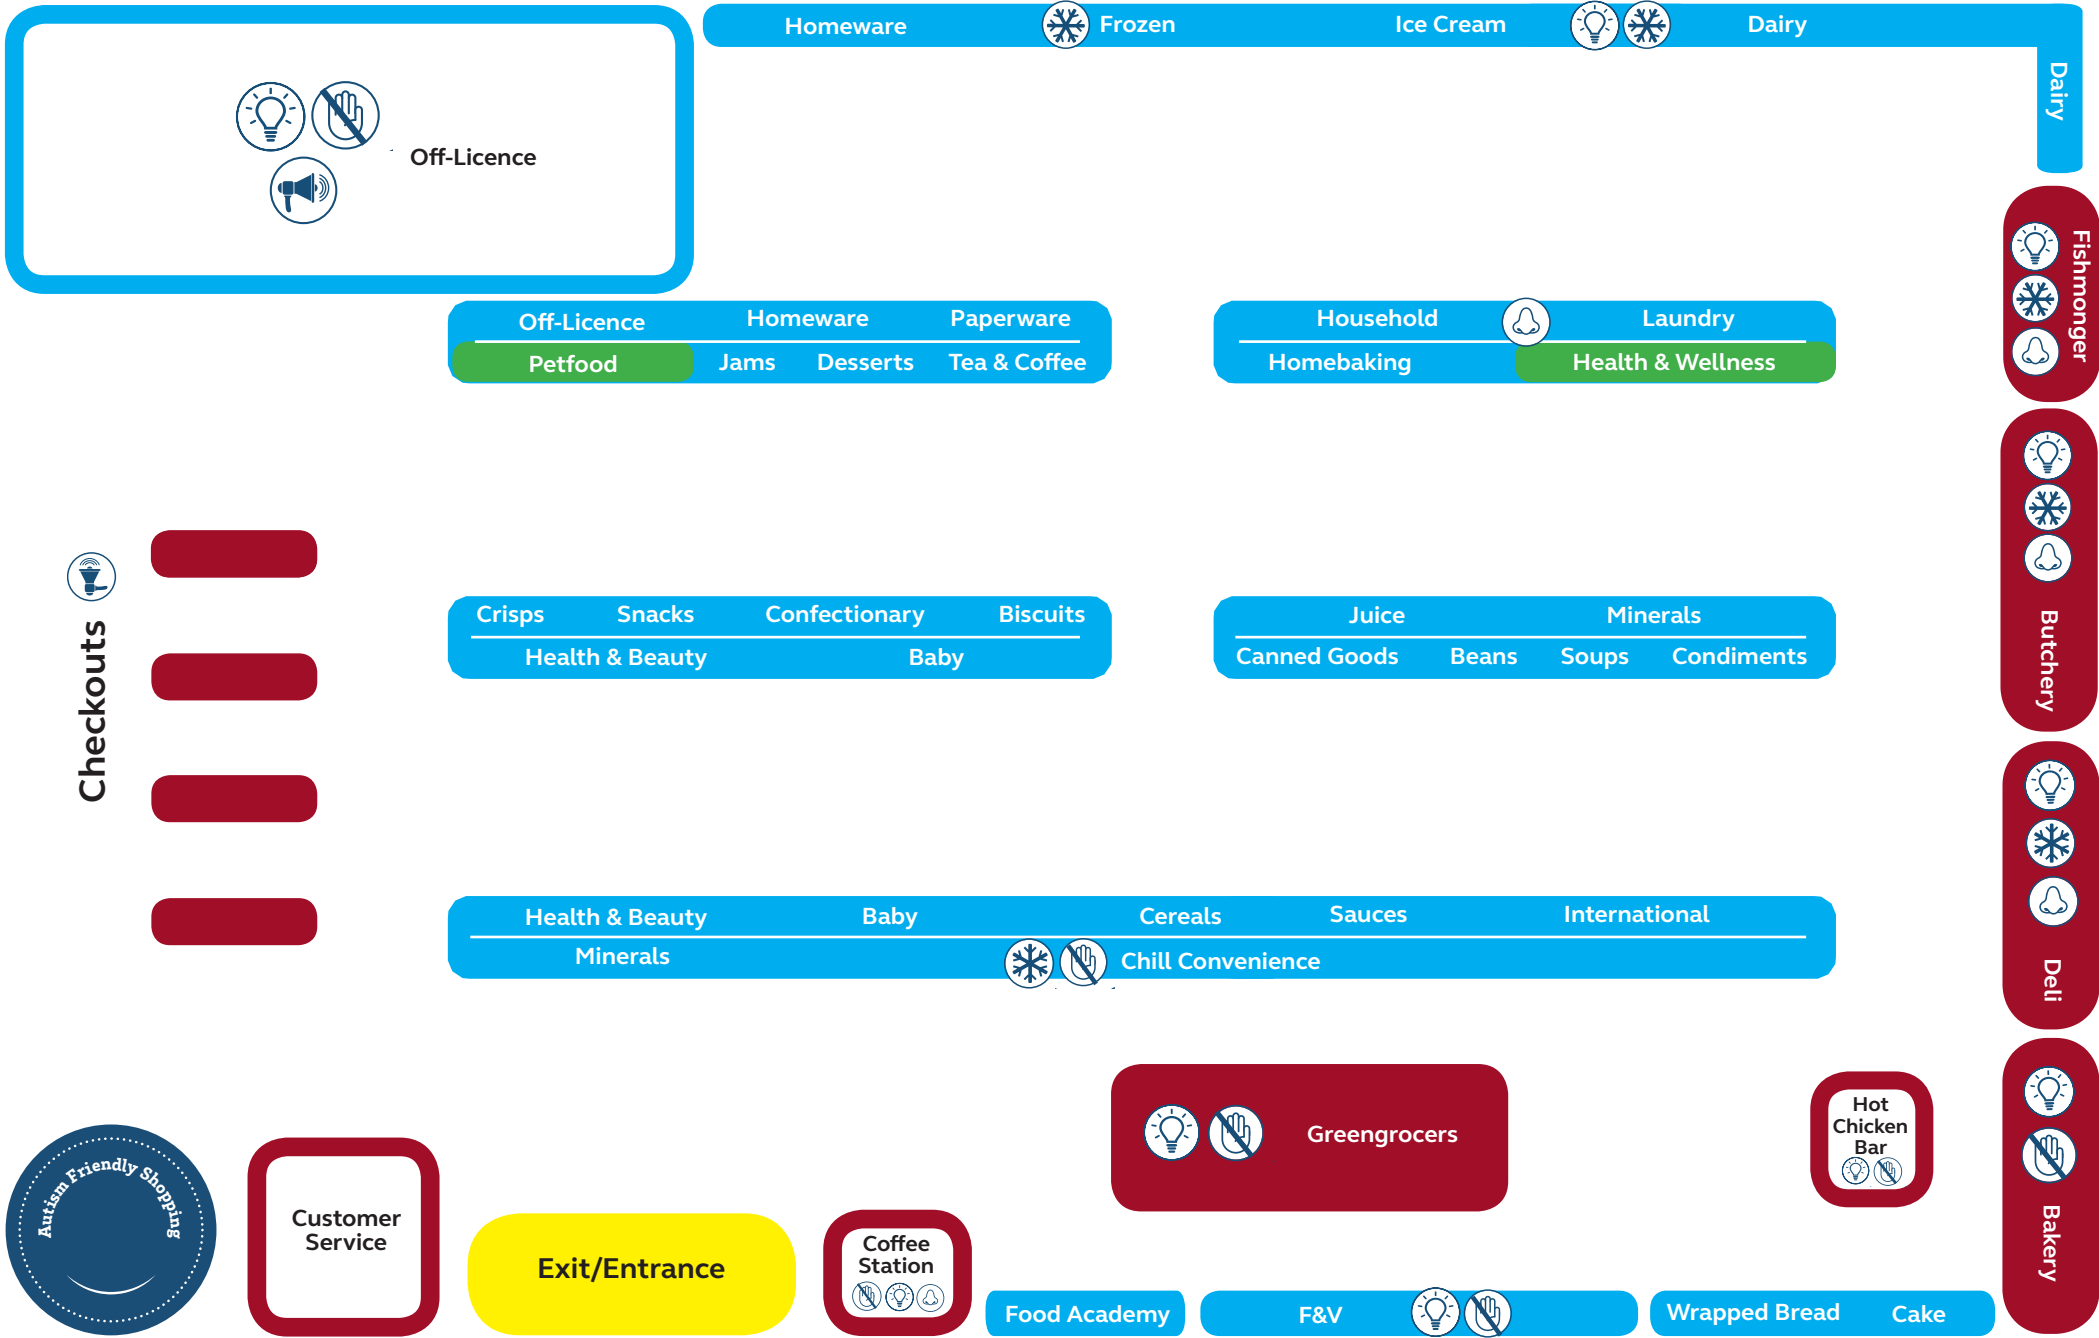

My Shopping Trip in Rushe's Supervalu Naas

Autism Friendly Map

Quiet

High Intensity

Low Intensity

Exits