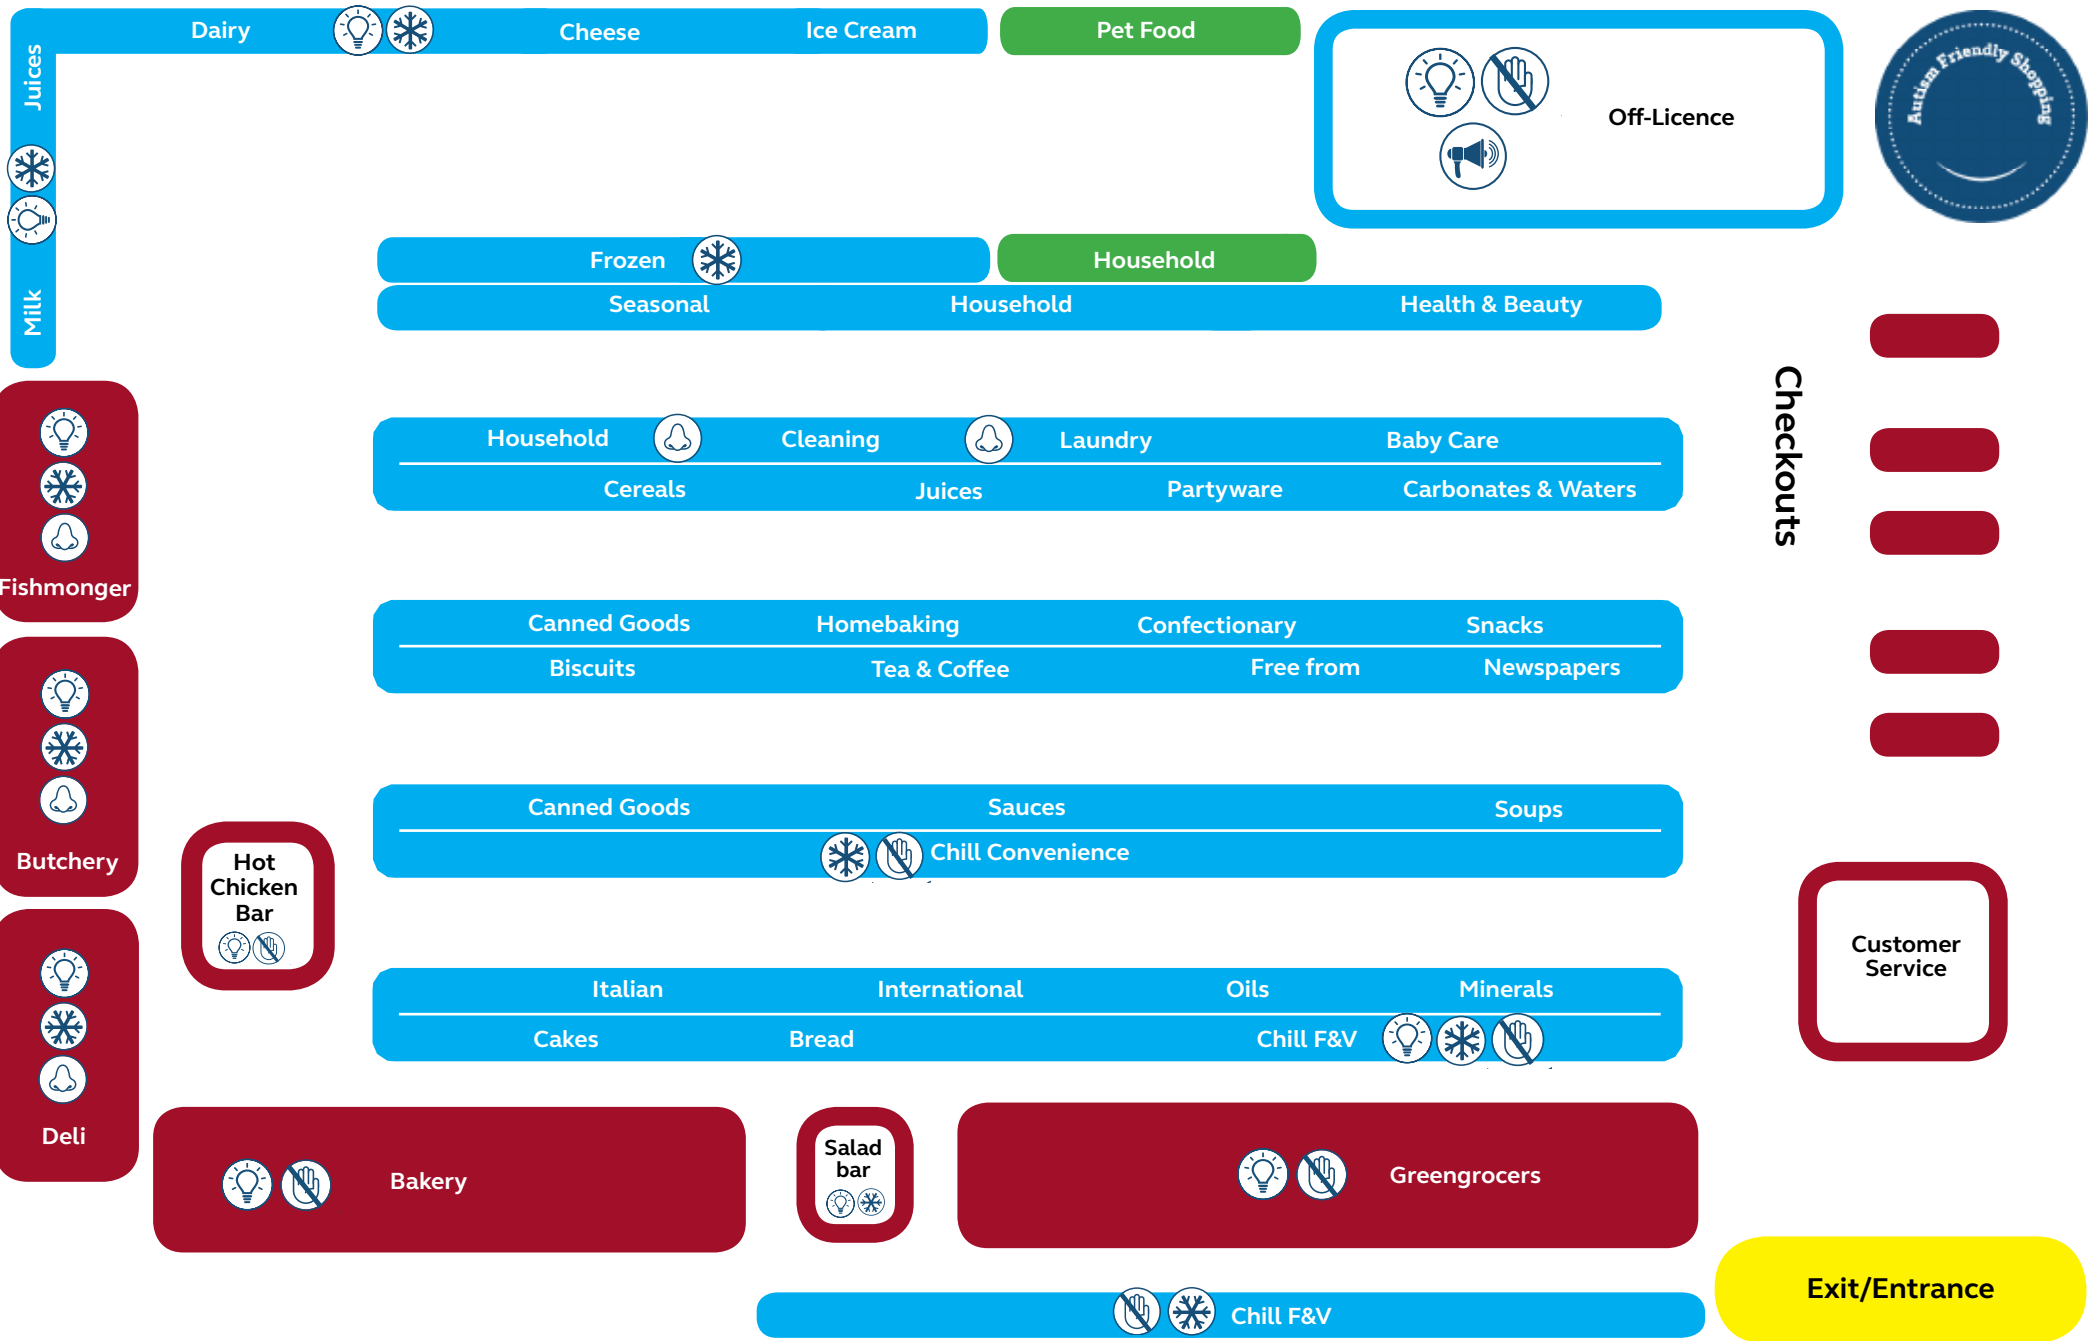

My Shopping Trip in SuperValu-Wellingtonbridge

Autism Friendly Map

Quiet
High Intensity
Low Intensity
Exits

Touch

 Cold
 Loud
 Lights
 Footprint aids