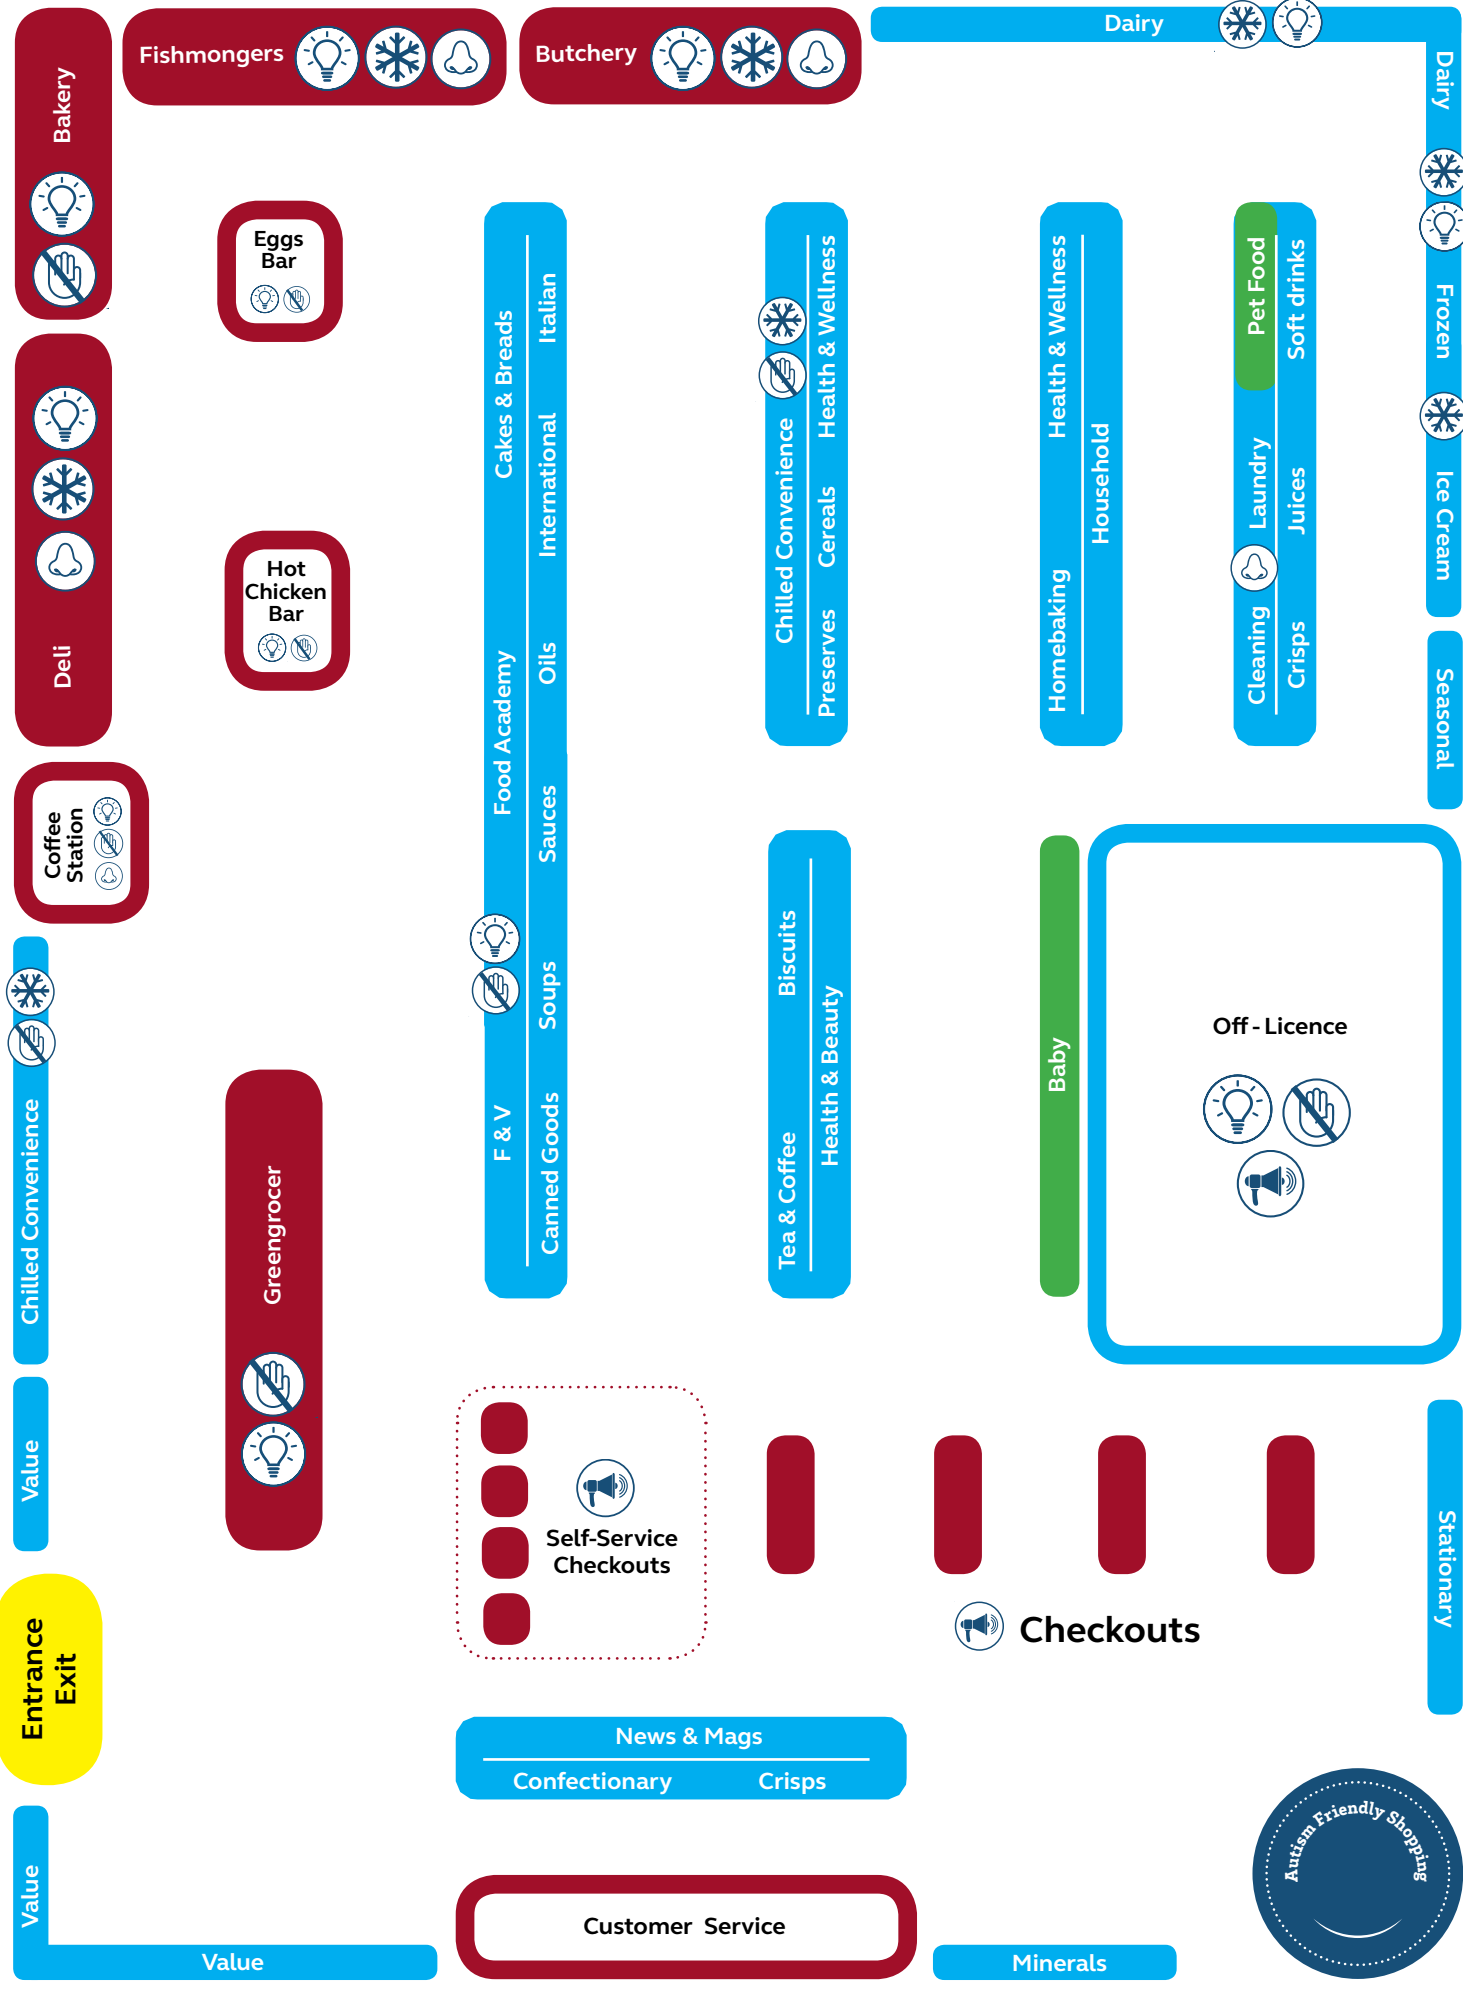

# My Shopping Trip in SuperValu-Buncrana

# Autism Friendly Map

Quiet

High Intensity

Low Intensity

Exits