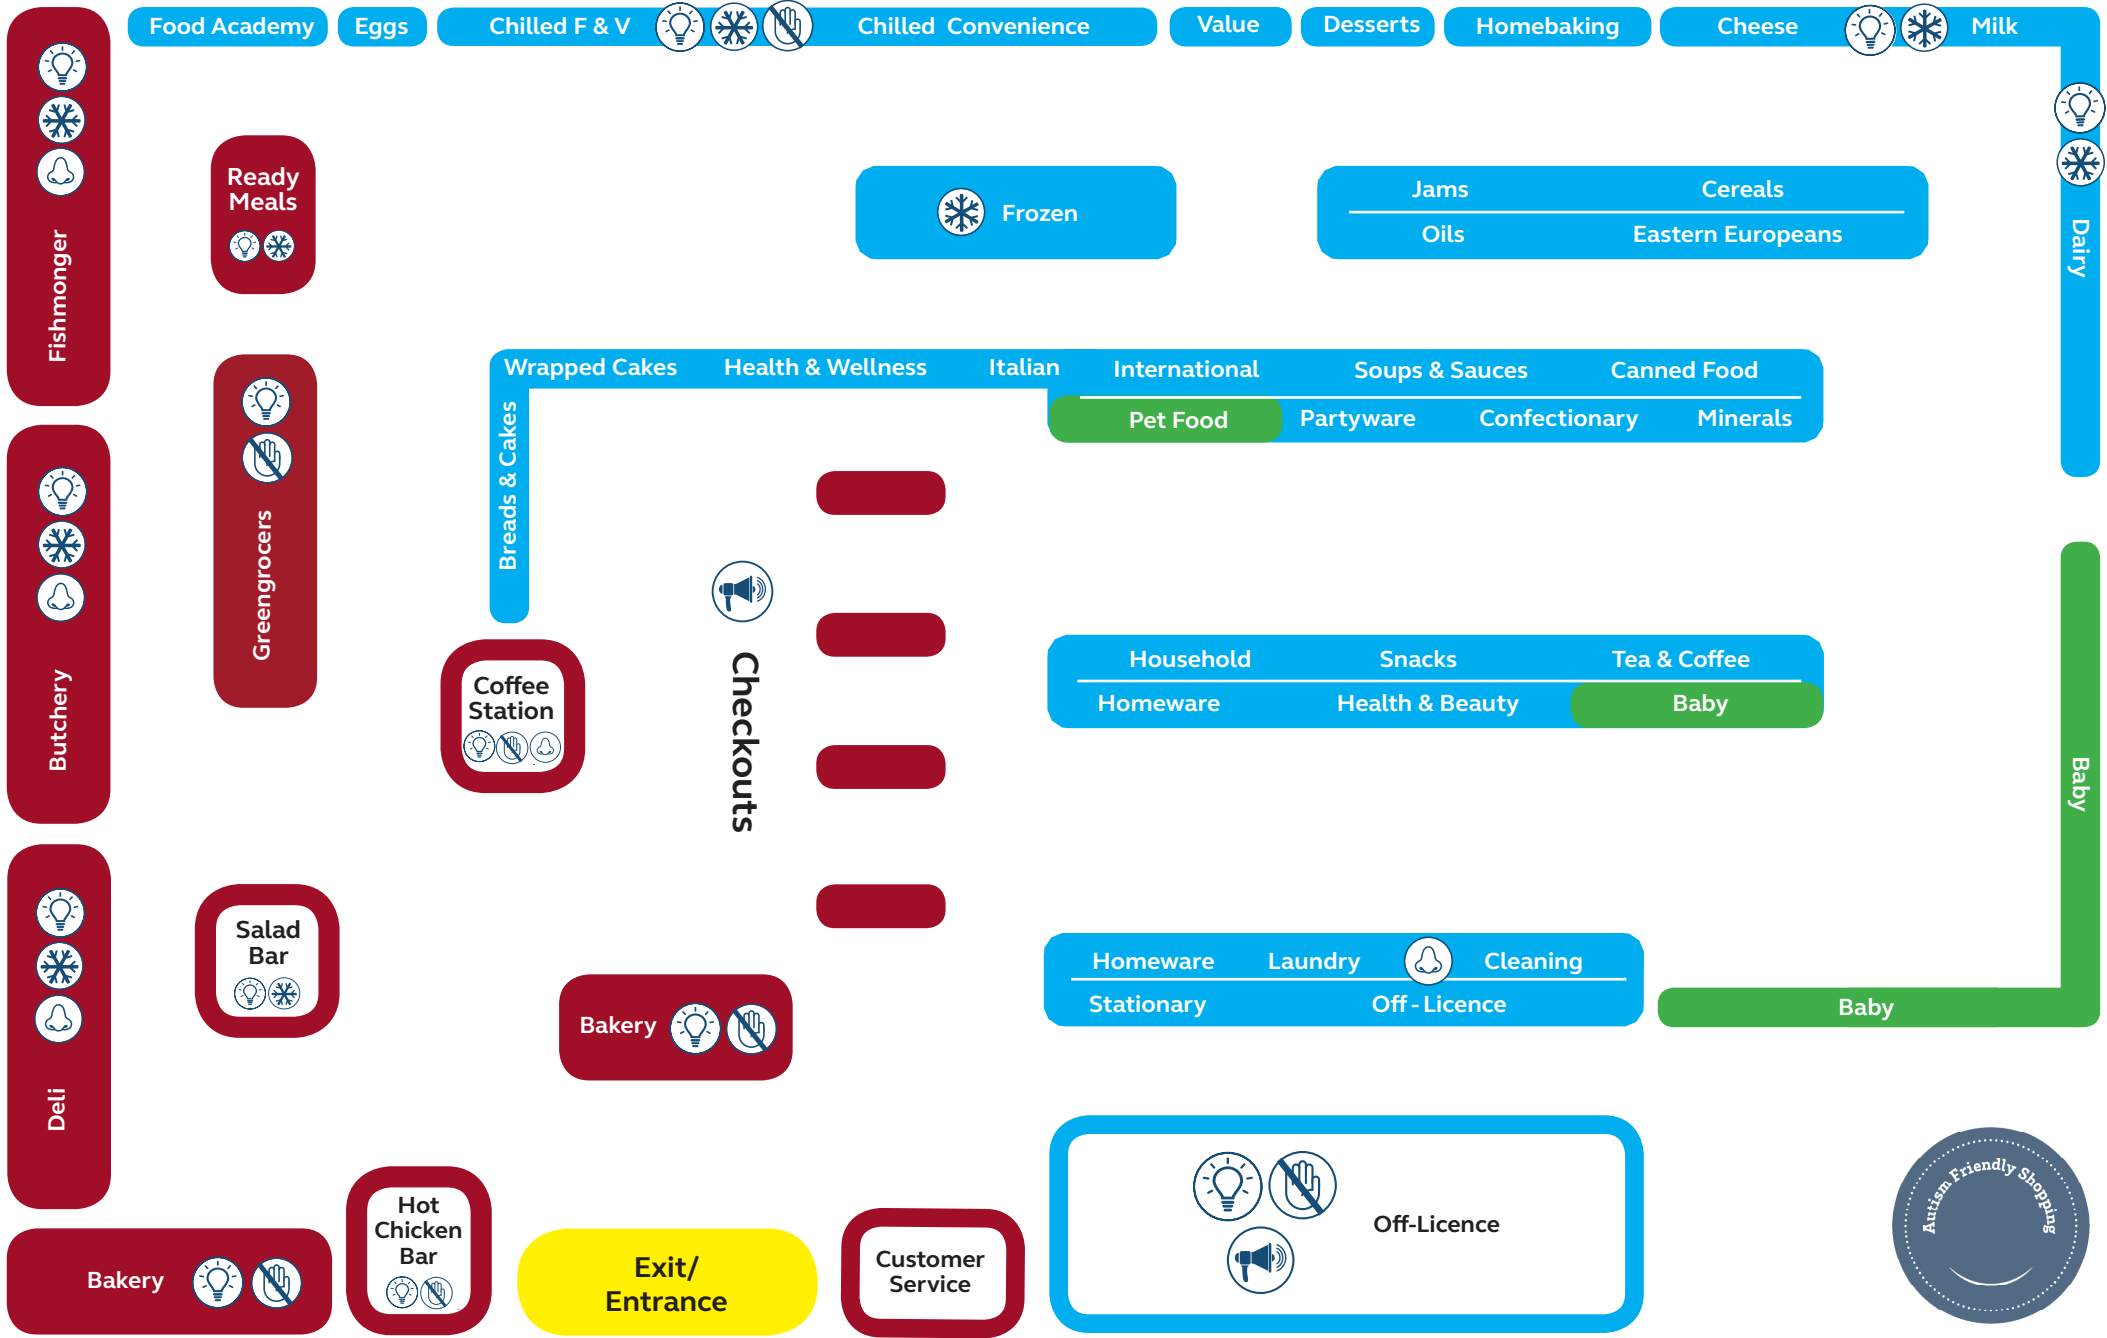

My Shopping Trip in SuperValu-Tommy Hickson

Autism Friendly Map

Quiet
High Intensity
Low Intensity
Exits

Smell
 Touch
 Cold
 Loud
 Lights
 Footprint aids