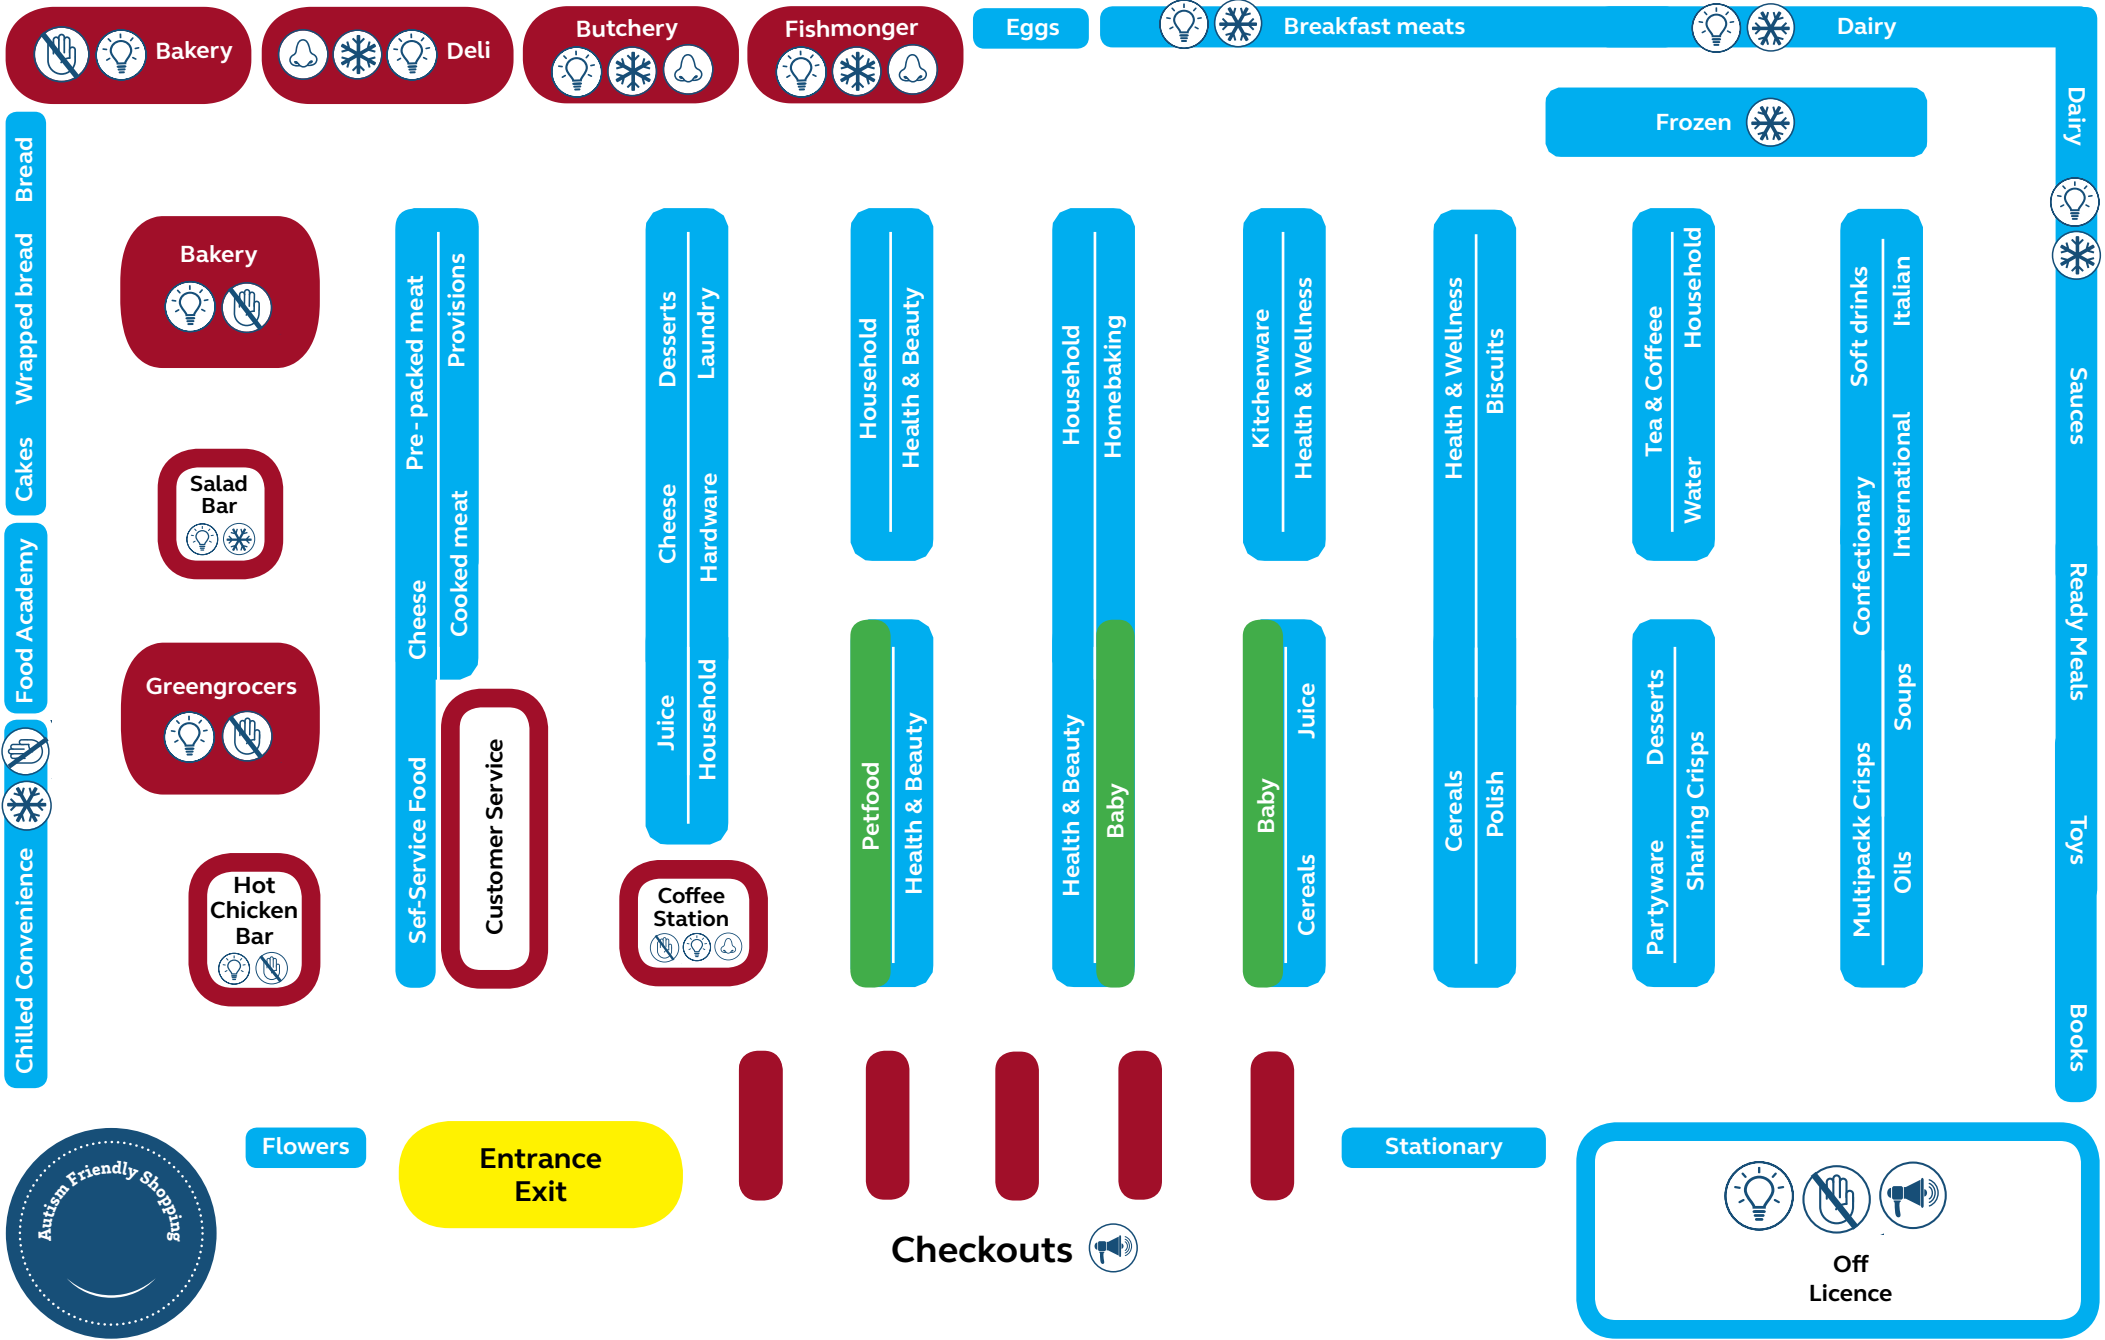

My Shopping Trip in SuperValu-Clane Condron

Autism Friendly Map

Quiet

High Intensity

Low Intensity

Exits

Smell Touch Cold Loud Lights Footprint aids